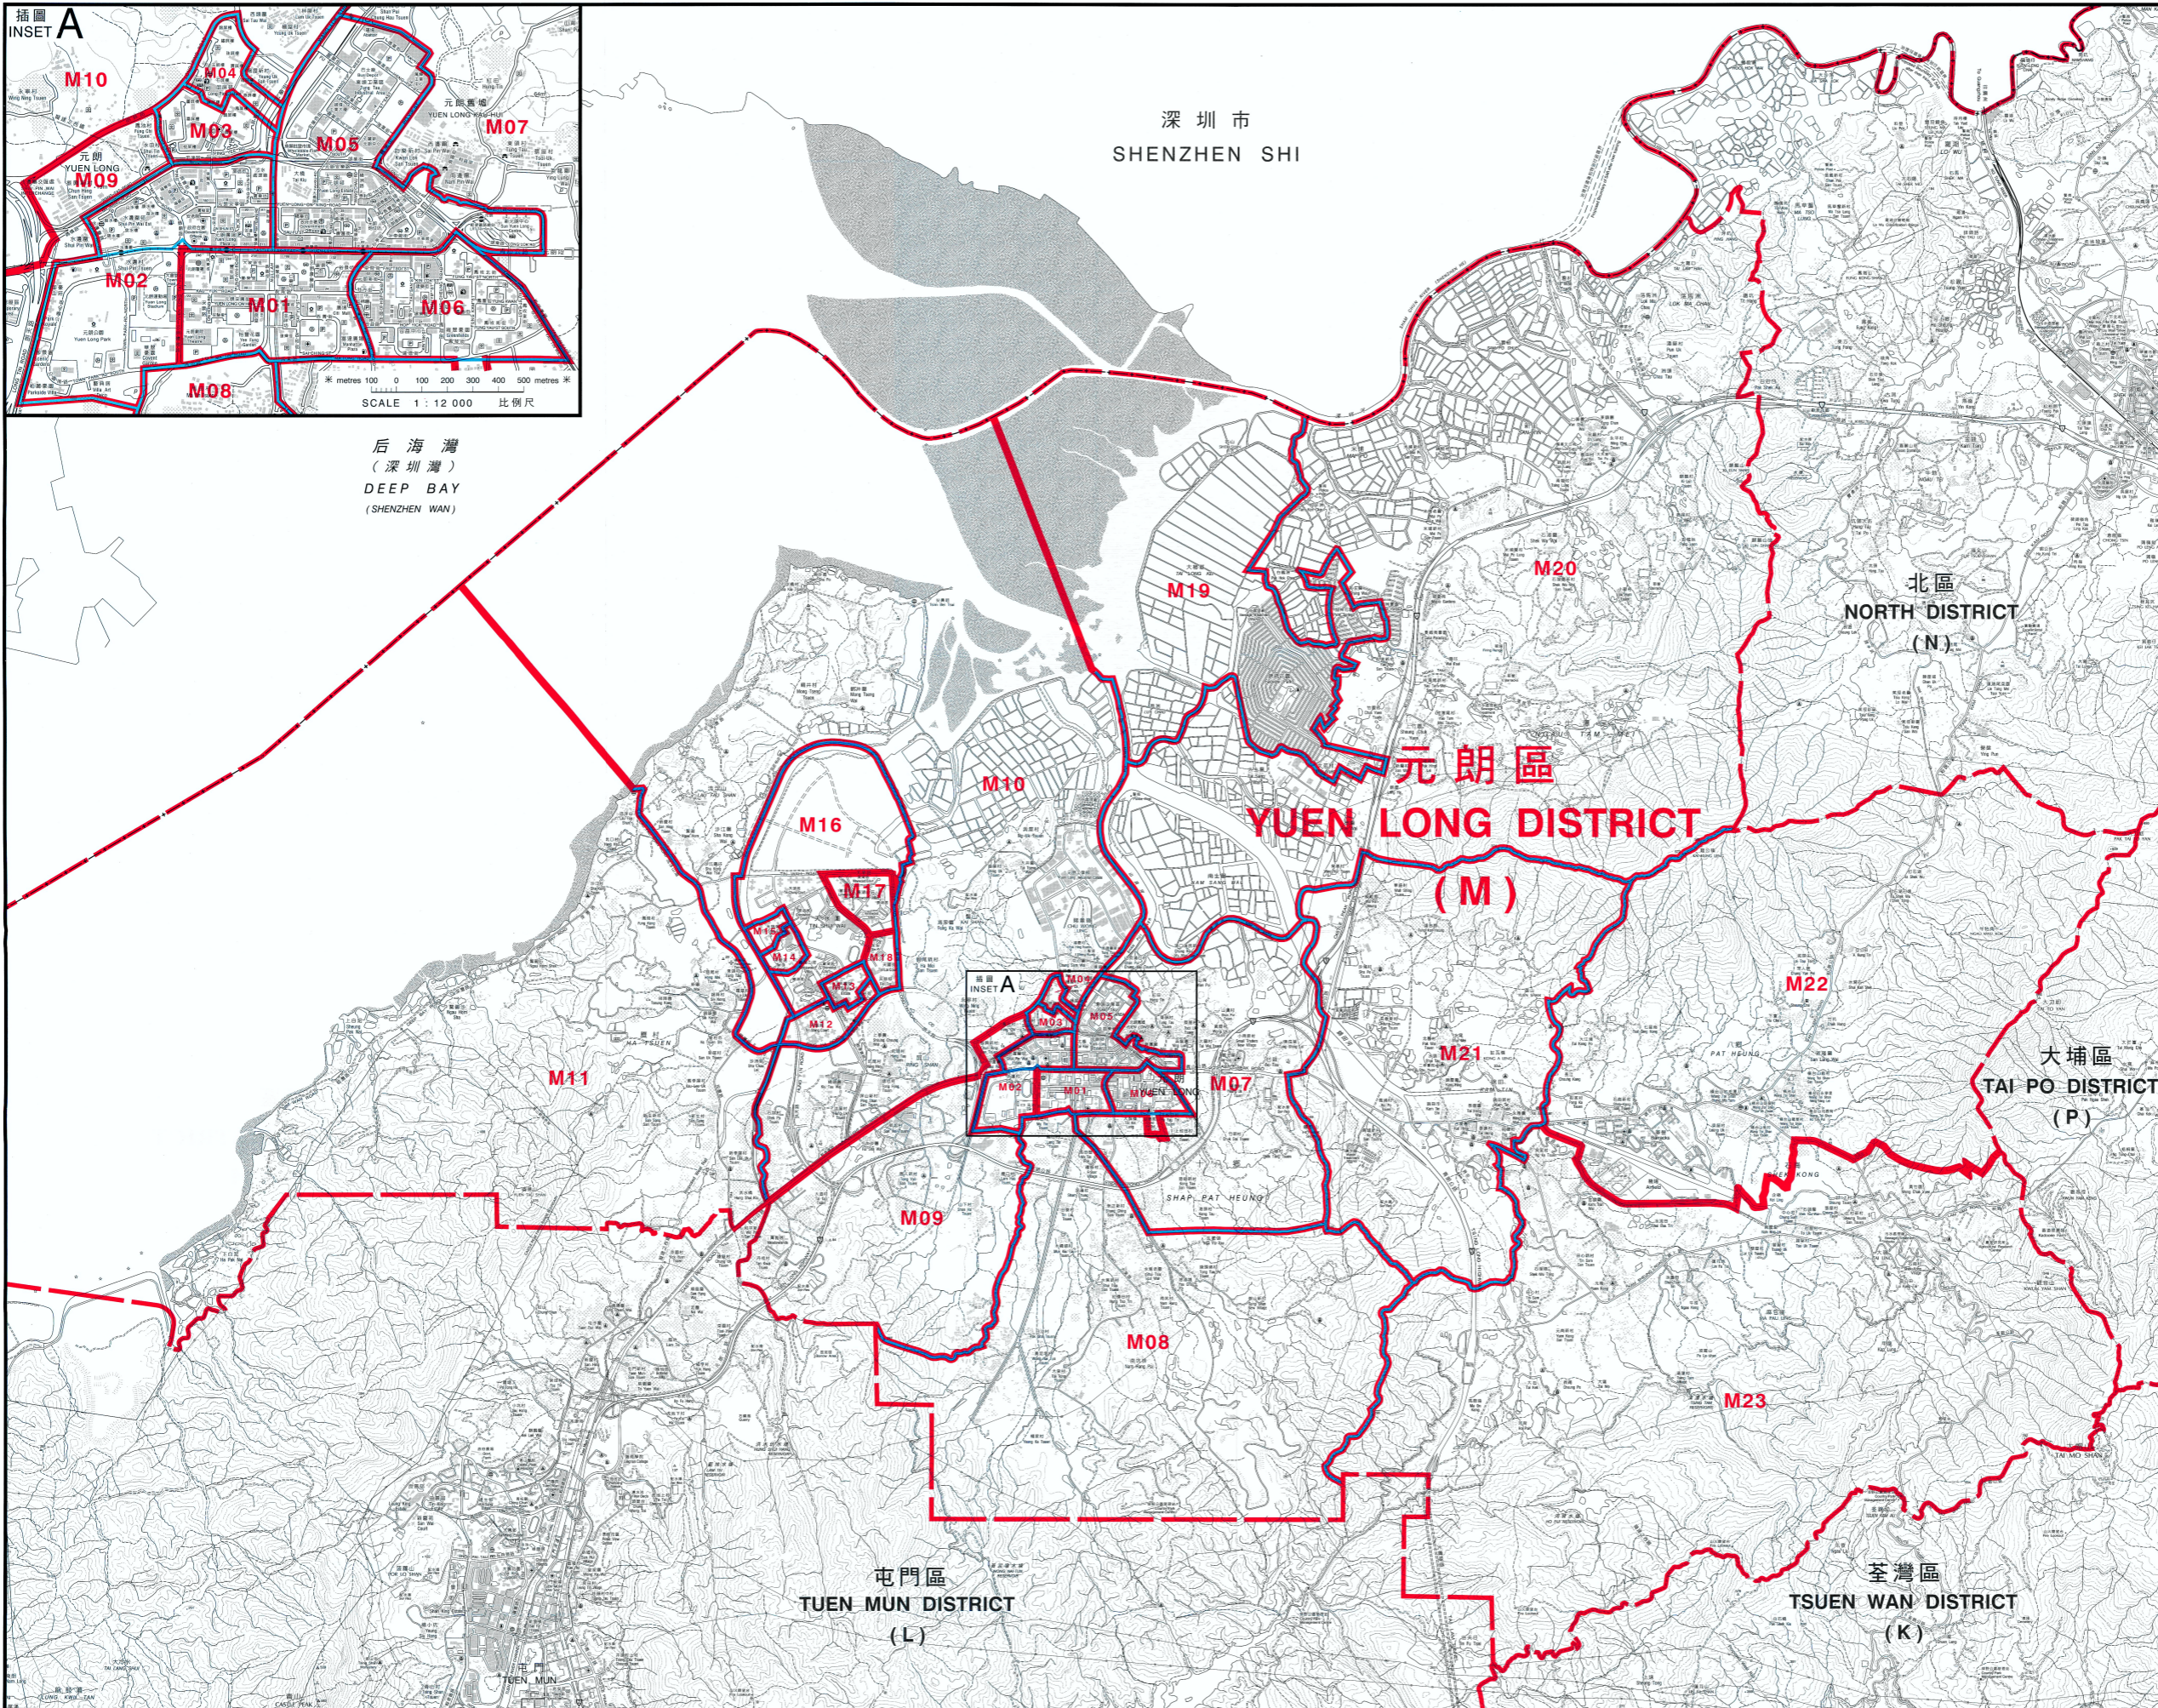

后海灣  
(深圳灣)  
DEEP BAY  
(SHENZHEN WAN)

深圳市  
SHENZHEN SHI

- 區界線  
District Boundary
- 一九九九年區議會暫定選區界線  
(沿用一九九四年區議會選區界線)  
Proposed 1999 District Council  
Constituency Boundary  
(adopting 1994 District Board  
Constituency Boundary)
- 一九九九年區議會暫定選區界線  
Proposed 1999 District Council  
Constituency Boundary
- 一九九四年區議會選區界線  
1994 District Board  
Constituency Boundary

選區代號及名稱  
Code and Name of Constituency

M01	Fung Nin	豐年
M02	Shui Pin	水邊
M03	Nam Ping	南屏
M04	Pek Long	北朗
M05	Tai Kiu	大橋
M06	Fung Cheung	鳳翔
M07	Shap Pat Heung North	十八鄉北
M08	Shap Pat Heung South	十八鄉南
M09	Ping Shan South	屏山南
M10	Ping Shan North	屏山北
M11	Ha Tsuen	廈村
M12	Yiu Yau	龍祐
M13	Tin Yiu	天耀
M14	Shui Oi	瑞愛
M15	Tin Shui	天瑞
M16	Kingswood South	嘉湖南
M17	Kingswood North	嘉湖北
M18	Tin Tsz	天慈
M19	Fairview Park	錦綉花園
M20	San Tin	新田
M21	Kam Tin	錦田
M22	Pat Heung North	八鄉北
M23	Pat Heung South	八鄉南

選舉管理委員會之建議  
公開諮詢市民意見  
(諮詢期由一九九九年三月二十二日至四月十七日)  
Proposals by the Electoral Affairs Commission  
for public consultation  
(22 March to 17 April 1999)

區議會選區分界圖 — 元朗區  
DISTRICT COUNCIL ELECTORAL BOUNDARIES — YUEN LONG DISTRICT

SCALE 1:30 000 比例尺

圖則編號 DC/2000/M  
Plan No.

一九九九年三月版 March, 1999 Edition

選舉管理委員會刊印  
Published by the Electoral Affairs Commission

版權所有 未經許可 不得複製 © Copyright reserved - reproduction by permission only  
地政總署測繪處繪製  
Cartography by Survey & Mapping Office, Lands Department