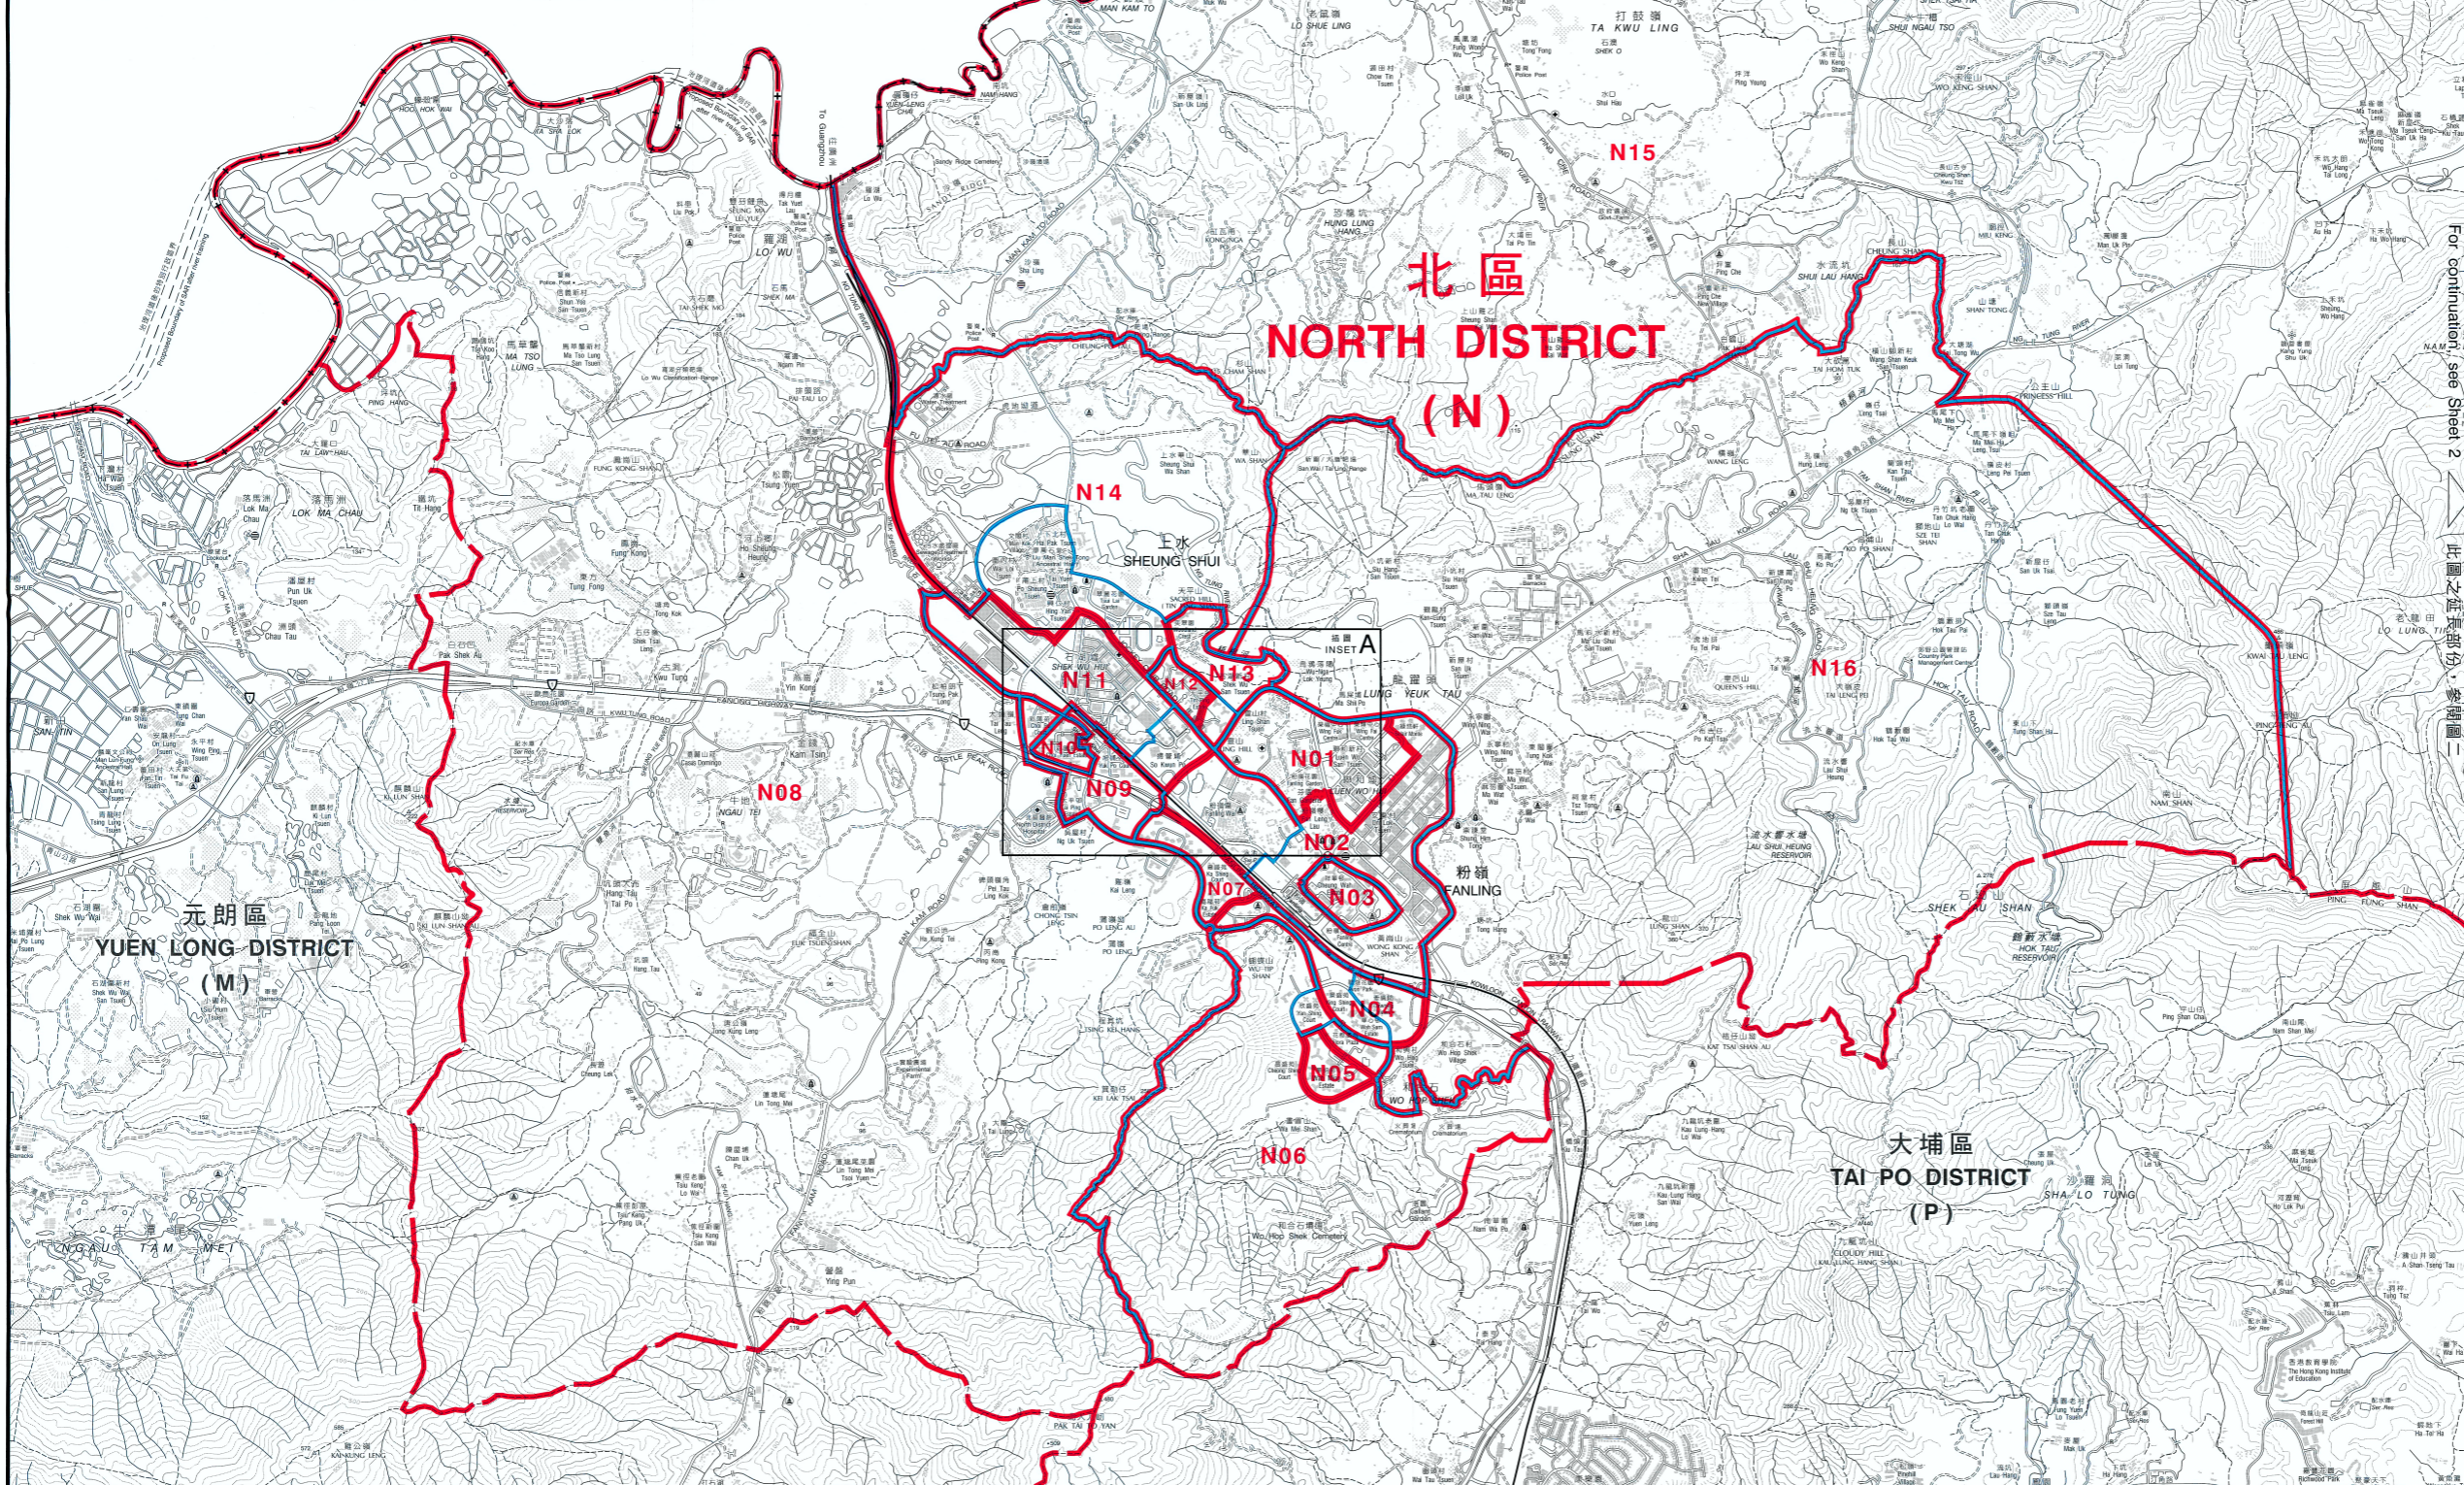

深圳市  
SHENZHEN SHI

- 區界線  
District Boundary
- 一九九九年區議會暫定選區界線  
(沿用一九九四年區議會選區界線)  
Proposed 1999 District Council  
Constituency Boundary  
(adopting 1994 District Board  
Constituency Boundary)
- 一九九九年區議會暫定選區界線  
Proposed 1999 District Council  
Constituency Boundary
- 一九九四年區議會選區界線  
1994 District Board  
Constituency Boundary

選區代號及名稱 Code and Name of Constituency		
N01	Luen Wo Hui	聯和墟
N02	Fanling Town	粉嶺市
N03	Cheung Wah	祥華
N04	Wah Sum	華心
N05	Wah Ming	華明
N06	Yan Do	欣都
N07	Ka Fuk	嘉福
N08	Sheung Shui Rural	上水鄉郊
N09	Choi Yuk Tai	彩旭太
N10	Choi Yuen	彩園
N11	Shek Wu Hui	石湖墟
N12	Tin Ping West	天平西
N13	Tin Ping East	天平東
N14	Fung Tsui	鳳翠
N15	Sha Ta	沙打
N16	Queen's Hill	皇后山

選舉管理委員會之建議  
公開諮詢市民意見  
(諮詢期由一九九九年三月二十二日至四月十七日)  
Proposals by the Electoral Affairs Commission  
for public consultation  
(22 March to 17 April 1999)

區議會選區分界圖 — 北區 (圖一)  
DISTRICT COUNCIL ELECTORAL BOUNDARIES — NORTH DISTRICT (SHEET 1)

圖則編號 DC/2000/N1  
Plan No.  
一九九九年三月版 March, 1999 Edition  
選舉管理委員會刊印  
Published by the Electoral Affairs Commission  
版權所有 未經許可 不得複製 © Copyright reserved - reproduction by permission only  
地政總署測繪處繪製  
Cartography by Survey & Mapping Office, Lands Department