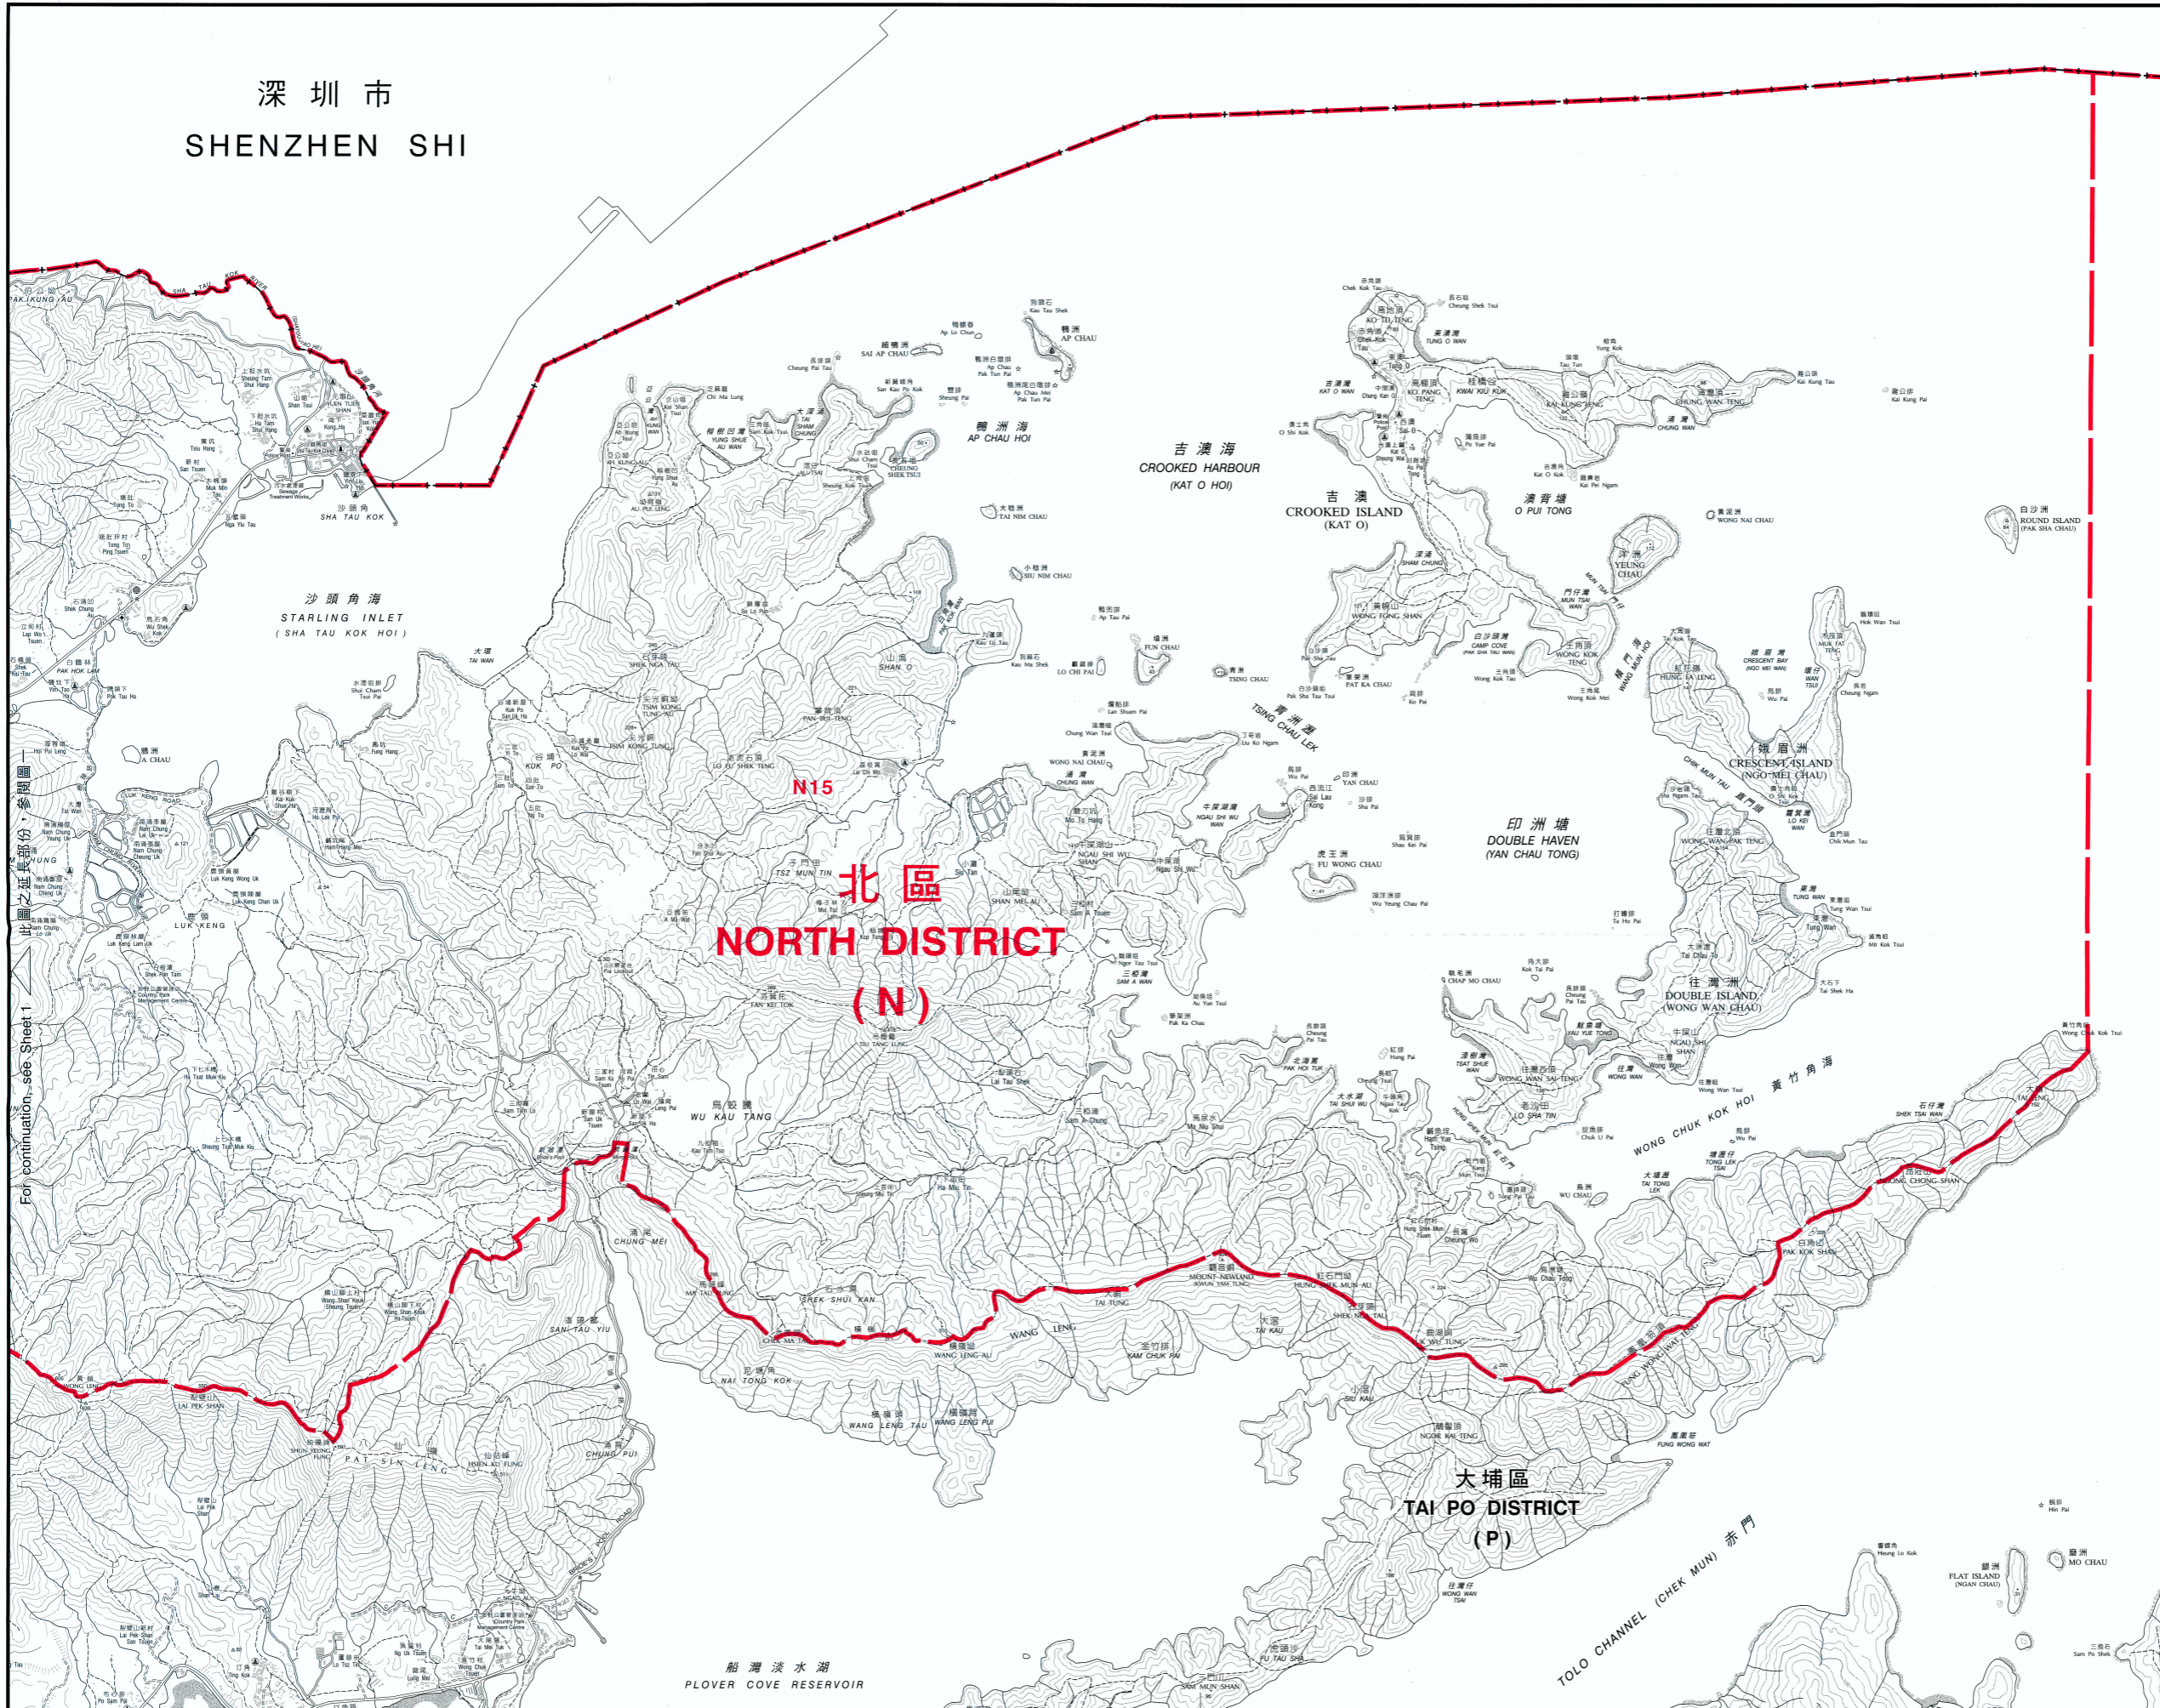

深圳市
SHENZHEN SHI

- 區界線
District Boundary
- 一九九九年區議會暫定選區界線
(沿用一九九四年區議會選區界線)
Proposed 1999 District Council
Constituency Boundary
(adopting 1994 District Board
Constituency Boundary)
- 一九九九年區議會暫定選區界線
Proposed 1999 District Council
Constituency Boundary
- 一九九四年區議會選區界線
1994 District Board
Constituency Boundary

選區代號及名稱 Code and Name of Constituency		
N01	Luen Wo Hui	聯和墟
N02	Fanling Town	粉嶺市
N03	Cheung Wah	祥華
N04	Wah Sum	華心
N05	Wah Ming	華明
N06	Yan Do	欣都
N07	Ka Fuk	嘉福
N08	Sheung Shui Rural	上水鄉郊
N09	Choi Yuk Tai	彩旭太
N10	Choi Yuen	彩園
N11	Shek Wu Hui	石湖墟
N12	Tin Ping West	天平西
N13	Tin Ping East	天平東
N14	Fung Tsui	鳳翠
N15	Sha Ta	沙打
N16	Queen's Hill	皇后山

此圖之延長部份，參閱圖一
For continuation, see Sheet 1

區議會選區分界圖 — 北區 (圖二)
DISTRICT COUNCIL ELECTORAL BOUNDARIES — NORTH DISTRICT (SHEET 2)

選舉管理委員會之建議
公開諮詢市民意見
(諮詢期由一九九九年三月二十二日至四月十七日)
Proposals by the Electoral Affairs Commission
for public consultation
(22 March to 17 April 1999)