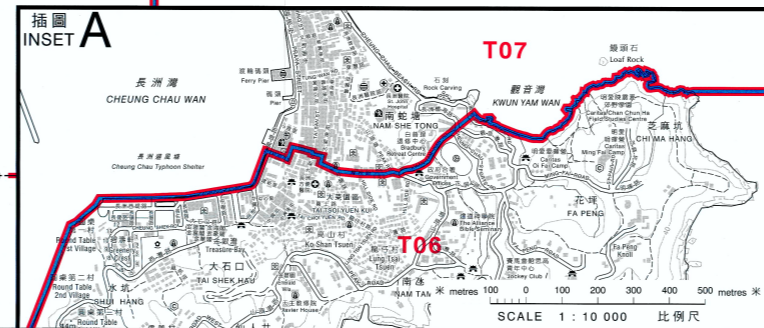

	區界線 District Boundary
	一九九九年區議會暫定選區界線 (沿用一九九四年區議會選區界線) Proposed 1999 District Council Constituency Boundary (adopting 1994 District Board Constituency Boundary)
	一九九九年區議會暫定選區界線 Proposed 1999 District Council Constituency Boundary
	一九九四年區議會選區界線 1994 District Board Constituency Boundary

選區代號及名稱 Code and Name of Constituency		
T01	Lantau	大嶼山
T02	Tung Chung New Town	東涌新市鎮
T03	Discovery Bay	愉景灣
T04	Peng Chau & Hei Ling Chau	坪洲及喜靈洲
T05	Lamma & Po Toi	南丫及蒲台
T06	Cheung Chau South	長洲南
T07	Cheung Chau North	長洲北

此圖之延長部份，參閱插圖 B  
For continuation, see Inset B

選舉管理委員會之建議  
公開諮詢市民意見  
(諮詢期由一九九九年三月二十二日至四月十七日)  
Proposals by the Electoral Affairs Commission  
for public consultation  
(22 March to 17 April 1999)

區議會選區分界圖 — 離島區  
DISTRICT COUNCIL ELECTORAL BOUNDARIES — ISLANDS DISTRICT