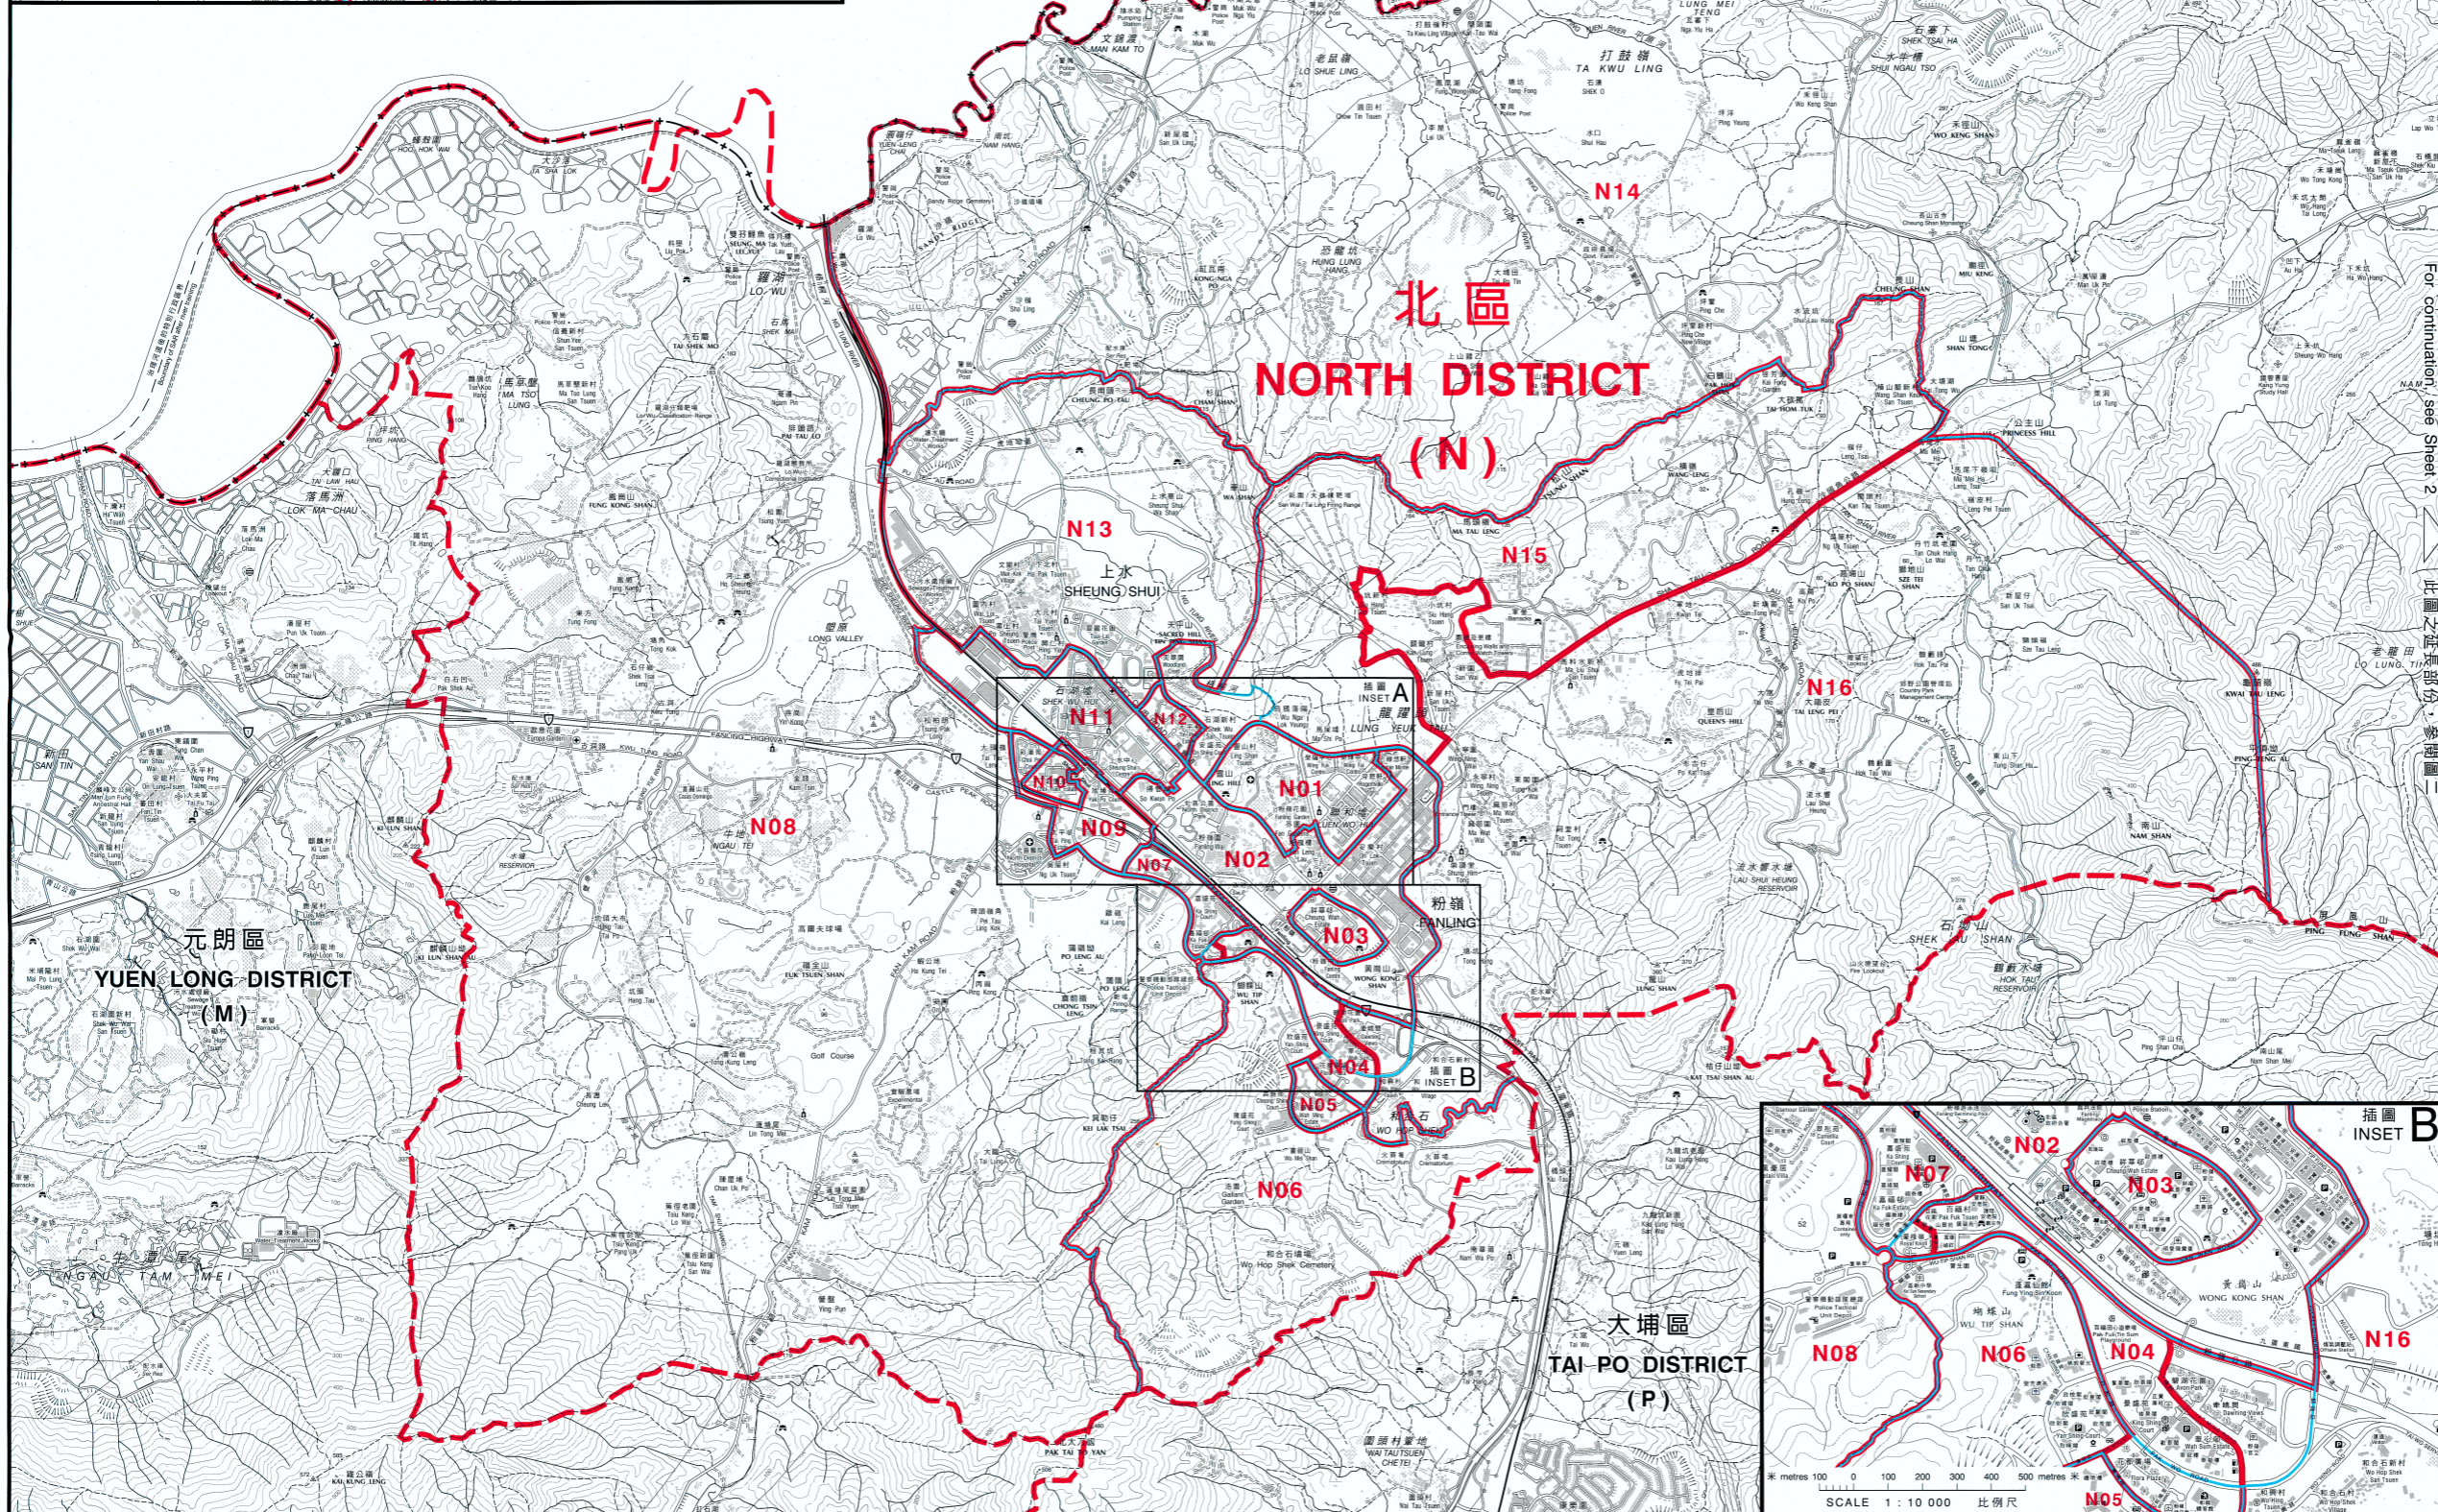

深圳市
SHENZHEN SHI

- 區界線
District Boundary
- 二零零三年區議會暫定選區界線
(沿用一九九九年區議會選區界線)
Proposed 2003 District Council
Constituency Boundary
(adopting 1999 District Council
Constituency Boundary)
- 二零零三年區議會暫定選區界線
Proposed 2003 District Council
Constituency Boundary
- 一九九九年區議會選區界線
1999 District Council
Constituency Boundary

選區代號及名稱 Code and Name of Constituency		
N01	聯和墟	Luen Wo Hui
N02	粉嶺市	Fanling Town
N03	祥華	Cheung Wah
N04	華都	Wah Do
N05	華明	Wah Ming
N06	欣盛	Yan Shing
N07	嘉福	Ka Fuk
N08	上水鄉郊	Sheung Shui Rural
N09	彩旭太	Choi Yuk Tai
N10	彩園	Choi Yuen
N11	石湖墟	Shek Wu Hui
N12	天平西	Tin Ping West
N13	鳳翠	Fung Tsui
N14	沙打	Sha Ta
N15	天平東	Tin Ping East
N16	皇后山	Queen's Hill

選舉管理委員會之建議
公開諮詢市民意見
(諮詢期由二零零三年一月六日至二月四日)
Proposals by the Electoral Affairs Commission
for public consultation
(6 January to 4 February 2003)

區議會選區分界圖 — 北區 (圖一)
DISTRICT COUNCIL ELECTORAL BOUNDARIES — NORTH DISTRICT (SHEET 1)

圖則編號
Plan No. DCCA/C/2003/N1
二零零三年一月版 January 2003 Edition

選舉管理委員會刊印
Published by the Electoral Affairs Commission
版權所有 未經許可 不得複製 © Copyright reserved - reproduction by permission only
地政總署測繪處繪製
Cartography by Survey & Mapping Office, Lands Department