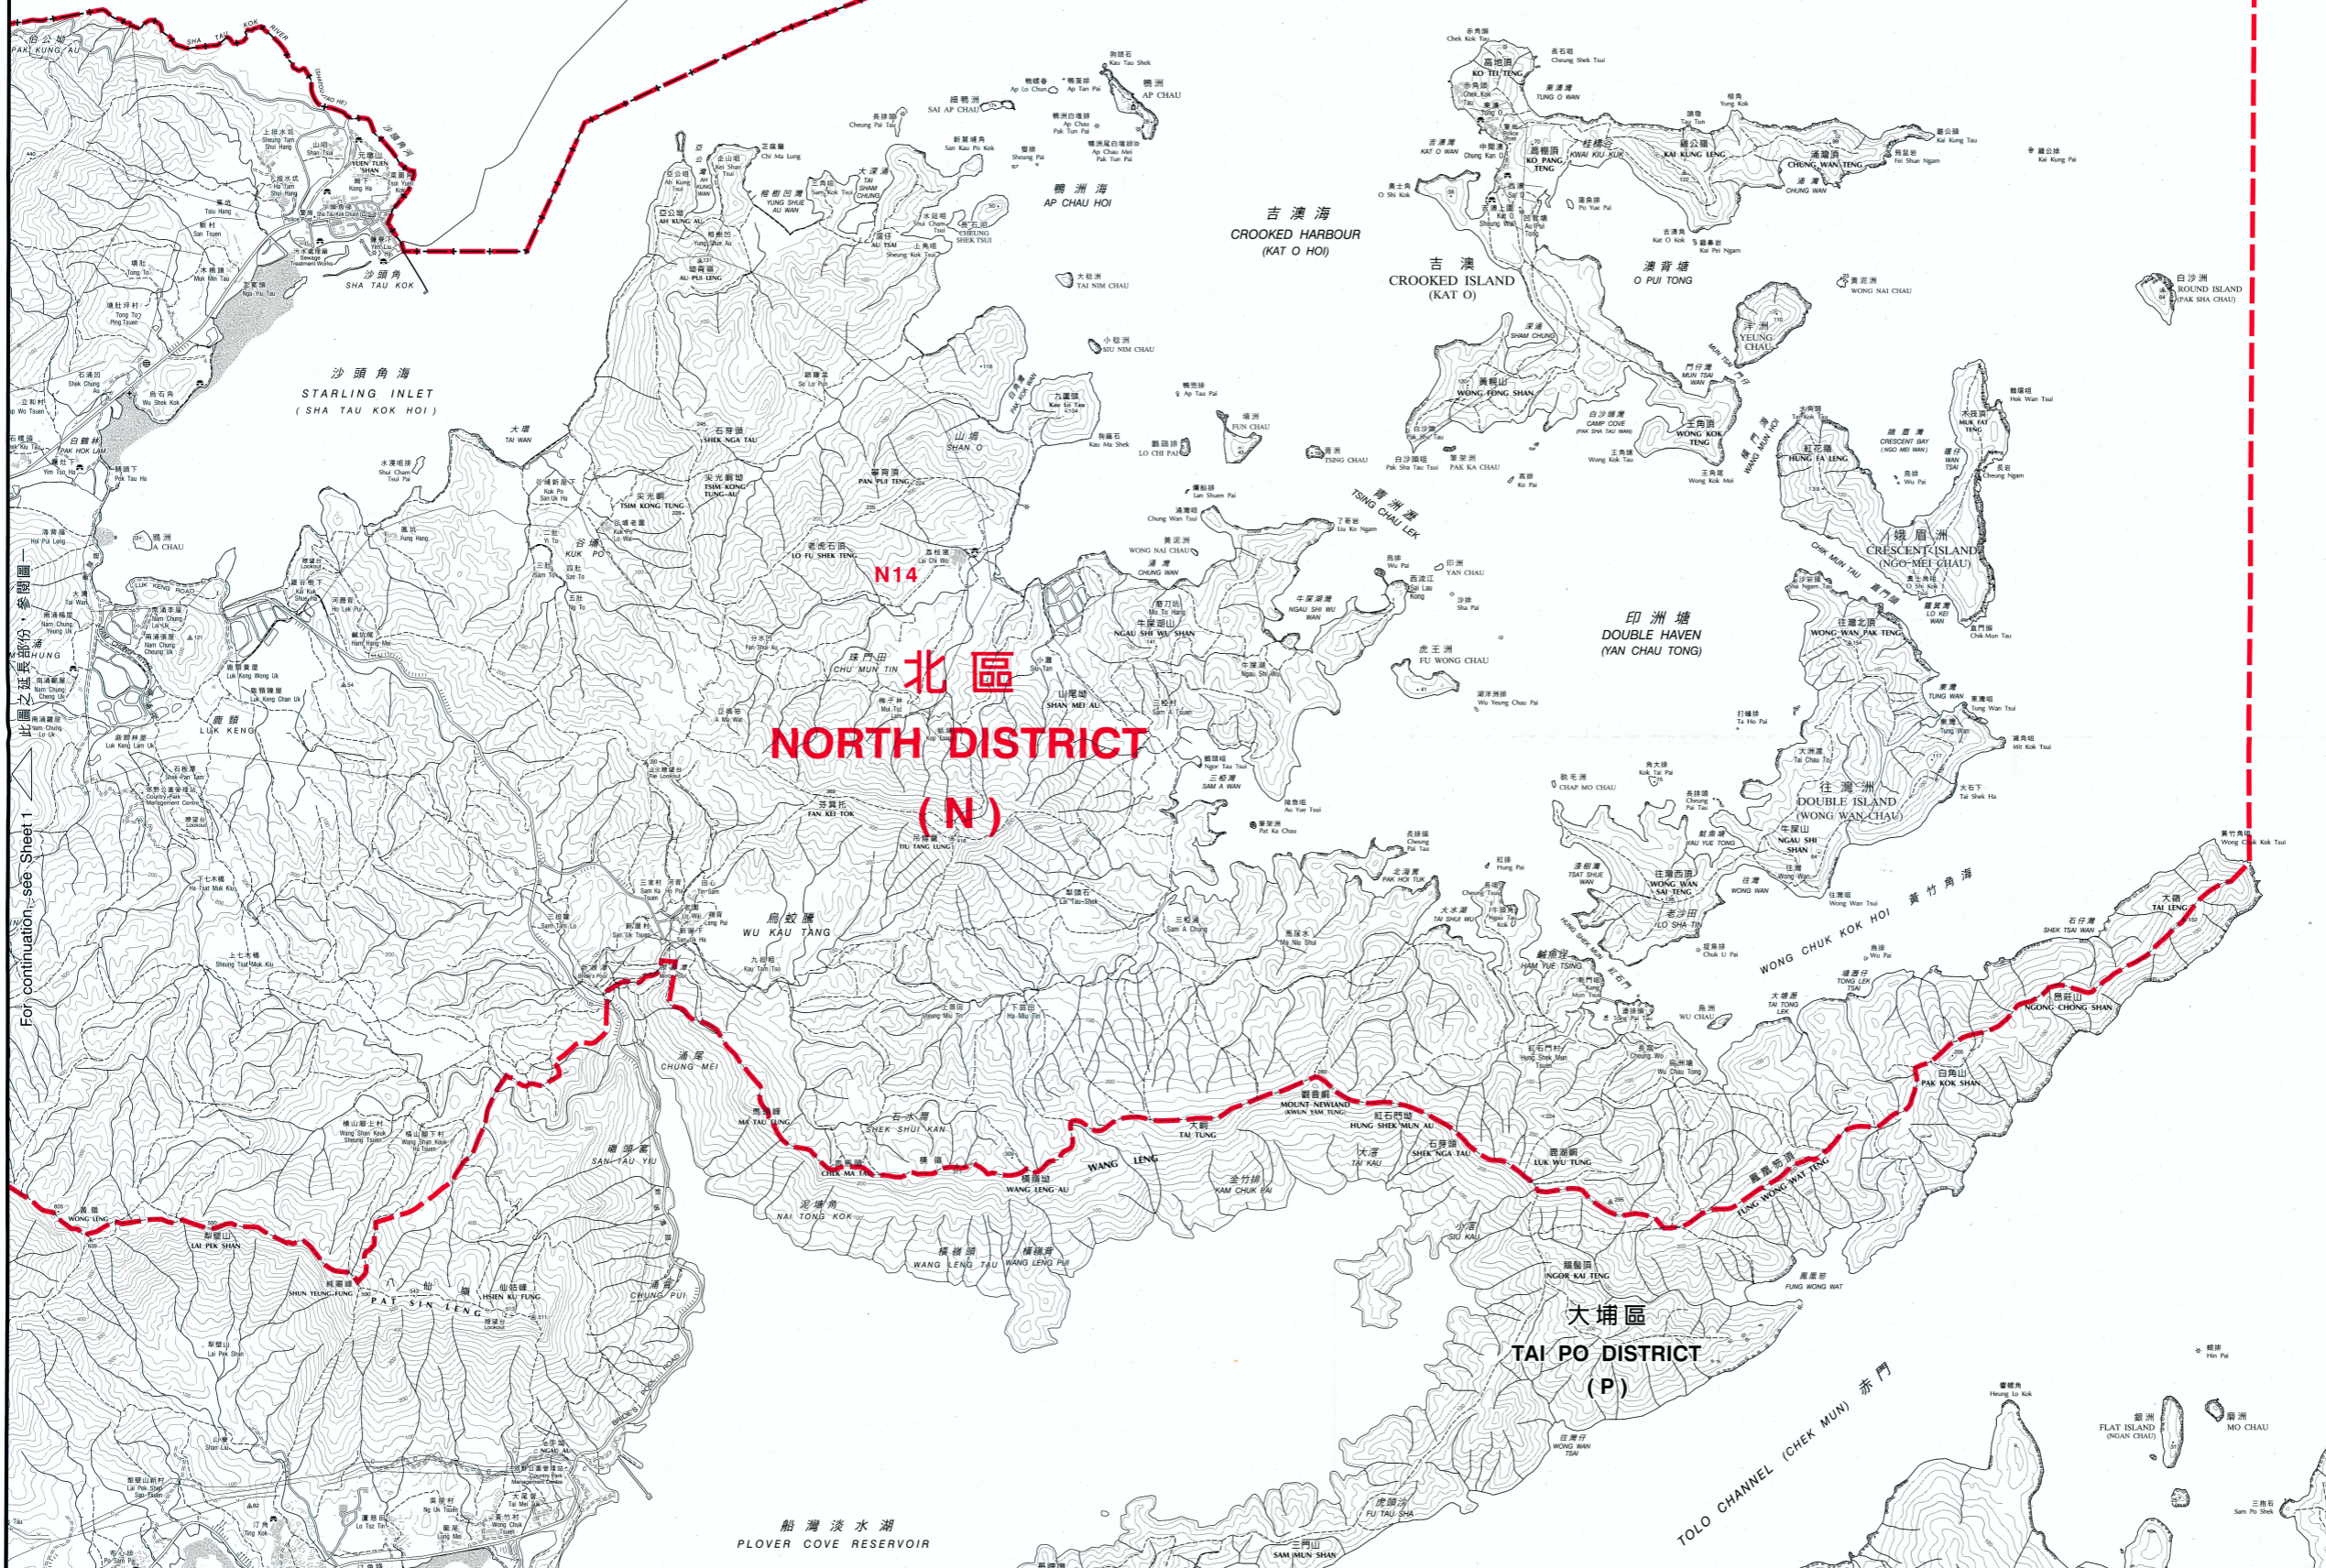

深圳市  
SHENZHEN SHI

- 區界線  
District Boundary
- 二零零三年區議會暫定選區界線  
(沿用一九九九年區議會選區界線)  
Proposed 2003 District Council  
Constituency Boundary  
(adopting 1999 District Council  
Constituency Boundary)
- 二零零三年區議會暫定選區界線  
Proposed 2003 District Council  
Constituency Boundary
- 一九九九年區議會選區界線  
1999 District Council  
Constituency Boundary

選區代號及名稱  
Code and Name of Constituency

- N01 聯和墟 Luen Wo Hui
- N02 粉嶺市 Fanling Town
- N03 祥華 Cheung Wah
- N04 華都 Wah Do
- N05 華明 Wah Ming
- N06 欣盛 Yan Shing
- N07 嘉福 Ka Fuk
- N08 上水鄉郊 Sheung Shui Rural
- N09 彩旭太 Choi Yuk Tai
- N10 彩園 Choi Yuen
- N11 石湖墟 Shek Wu Hui
- N12 天平西 Tin Ping West
- N13 鳳翠 Fung Tsui
- N14 沙打 Sha Ta
- N15 天平東 Tin Ping East
- N16 皇后山 Queen's Hill

For continuation, see Sheet 1

選舉管理委員會之建議  
公開諮詢市民意見  
(諮詢期由二零零三年一月六日至二月四日)  
Proposals by the Electoral Affairs Commission  
for public consultation  
(6 January to 4 February 2003)

區議會選區分界圖 — 北區 (圖二)  
DISTRICT COUNCIL ELECTORAL BOUNDARIES — NORTH DISTRICT (SHEET 2)