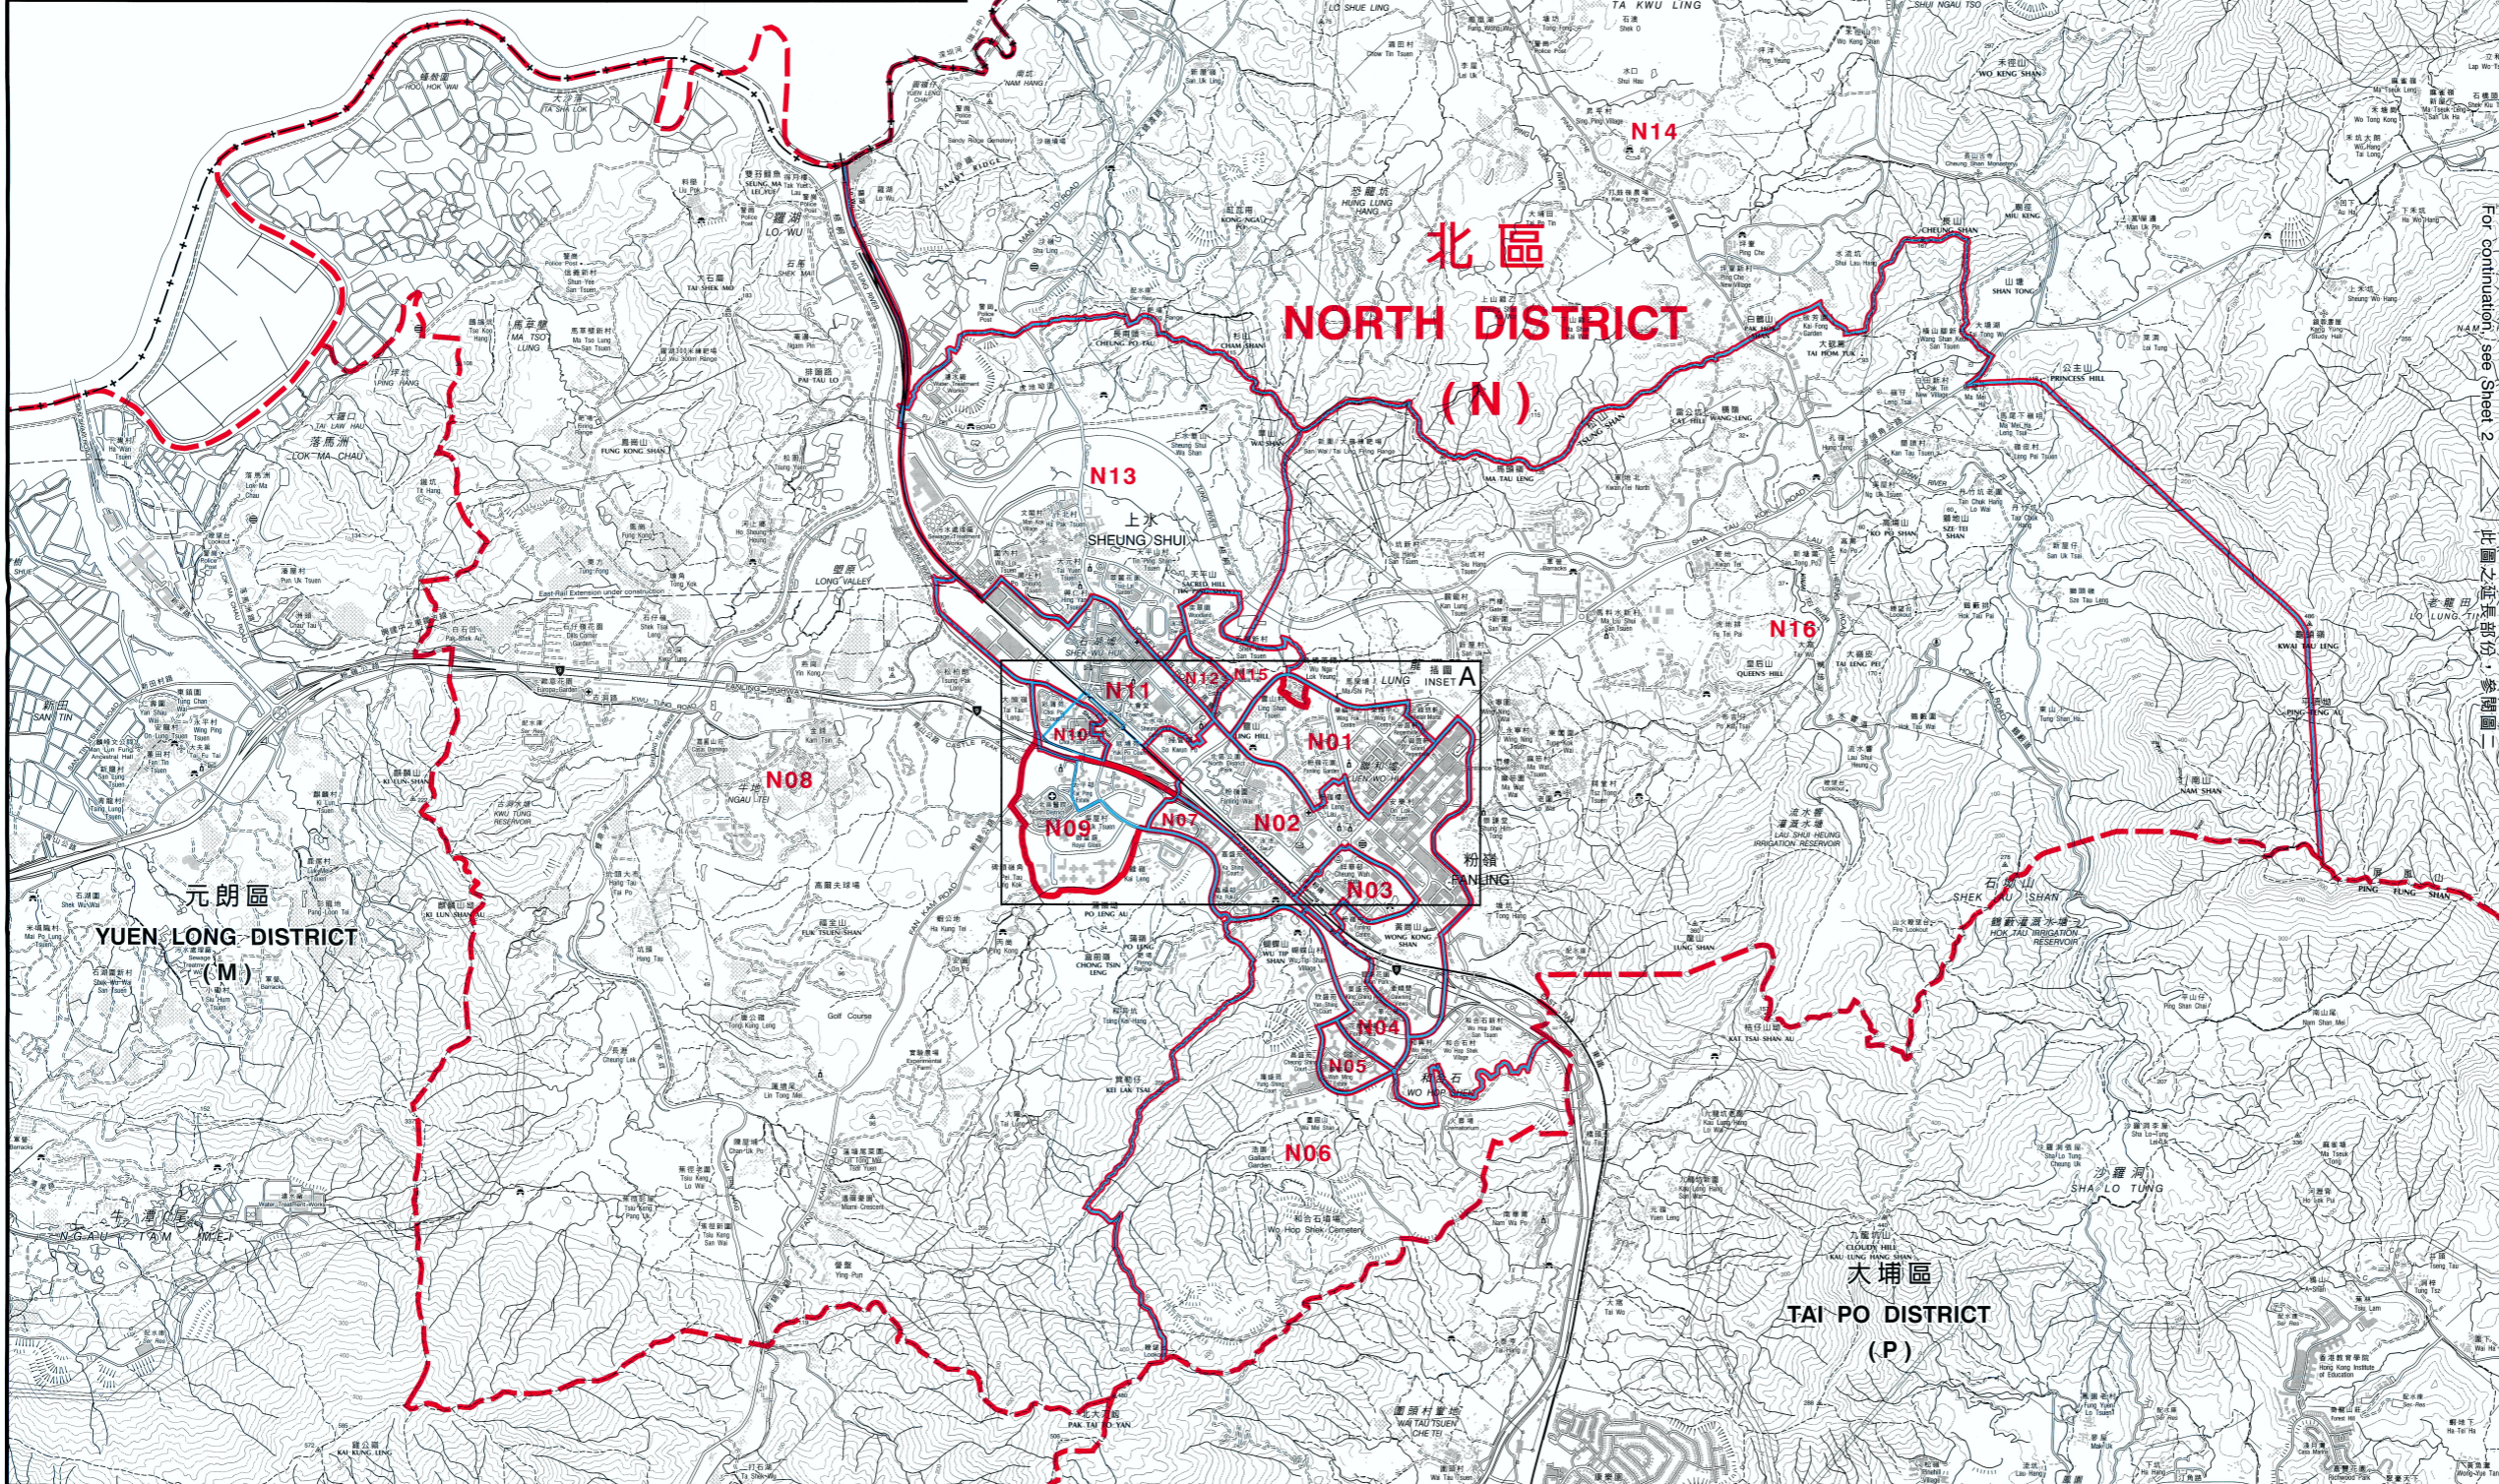

深圳市  
SHENZHEN SHI

- 區界線  
District Boundary
- 二零零七年區議會暫定選區界線  
(沿用二零零三年區議會選區界線)  
Proposed 2007 District Council  
Constituency Boundary  
(adopting 2003 District Council  
Constituency Boundary)
- 二零零七年區議會暫定選區界線  
Proposed 2007 District Council  
Constituency Boundary
- 二零零三年區議會選區界線  
2003 District Council  
Constituency Boundary

選區代號及名稱  
Code and Name of Constituency

N01	聯和墟	Luen Wo Hui
N02	粉嶺市	Fanling Town
N03	祥華	Cheung Wah
N04	華都	Wah Do
N05	華明	Wah Ming
N06	欣盛	Yan Shing
N07	嘉福	Ka Fuk
N08	上水鄉郊	Sheung Shui Rural
N09	御太	Yu Tai
N10	彩園	Choi Yuen
N11	石湖墟	Shek Wu Hui
N12	天平西	Tin Ping West
N13	鳳翠	Fung Tsui
N14	沙打	Sha Ta
N15	天平東	Tin Ping East
N16	皇后山	Queen's Hill

此圖之內容與部份「香港地圖」

選舉管理委員會之建議  
公開諮詢市民意見  
(諮詢期由二零零六年七月二十五日至八月二十五日)  
Proposals by the Electoral Affairs Commission  
for public consultation  
(27 July to 25 August 2006)

區議會選區分界圖 — 北區 (圖一)  
DISTRICT COUNCIL ELECTORAL BOUNDARIES — NORTH DISTRICT (SHEET 1)

圖則編號 DCCA/C/2007/N1  
Plan No.  
二零零六年七月版 July 2006 Edition  
選舉管理委員會刊印  
Published by the Electoral Affairs Commission  
版權所有 未經許可 不得複製 © 2006 Copyright reserved - reproduction by permission only  
地政總署測繪處繪製  
Cartography by Survey & Mapping Office, Lands Department