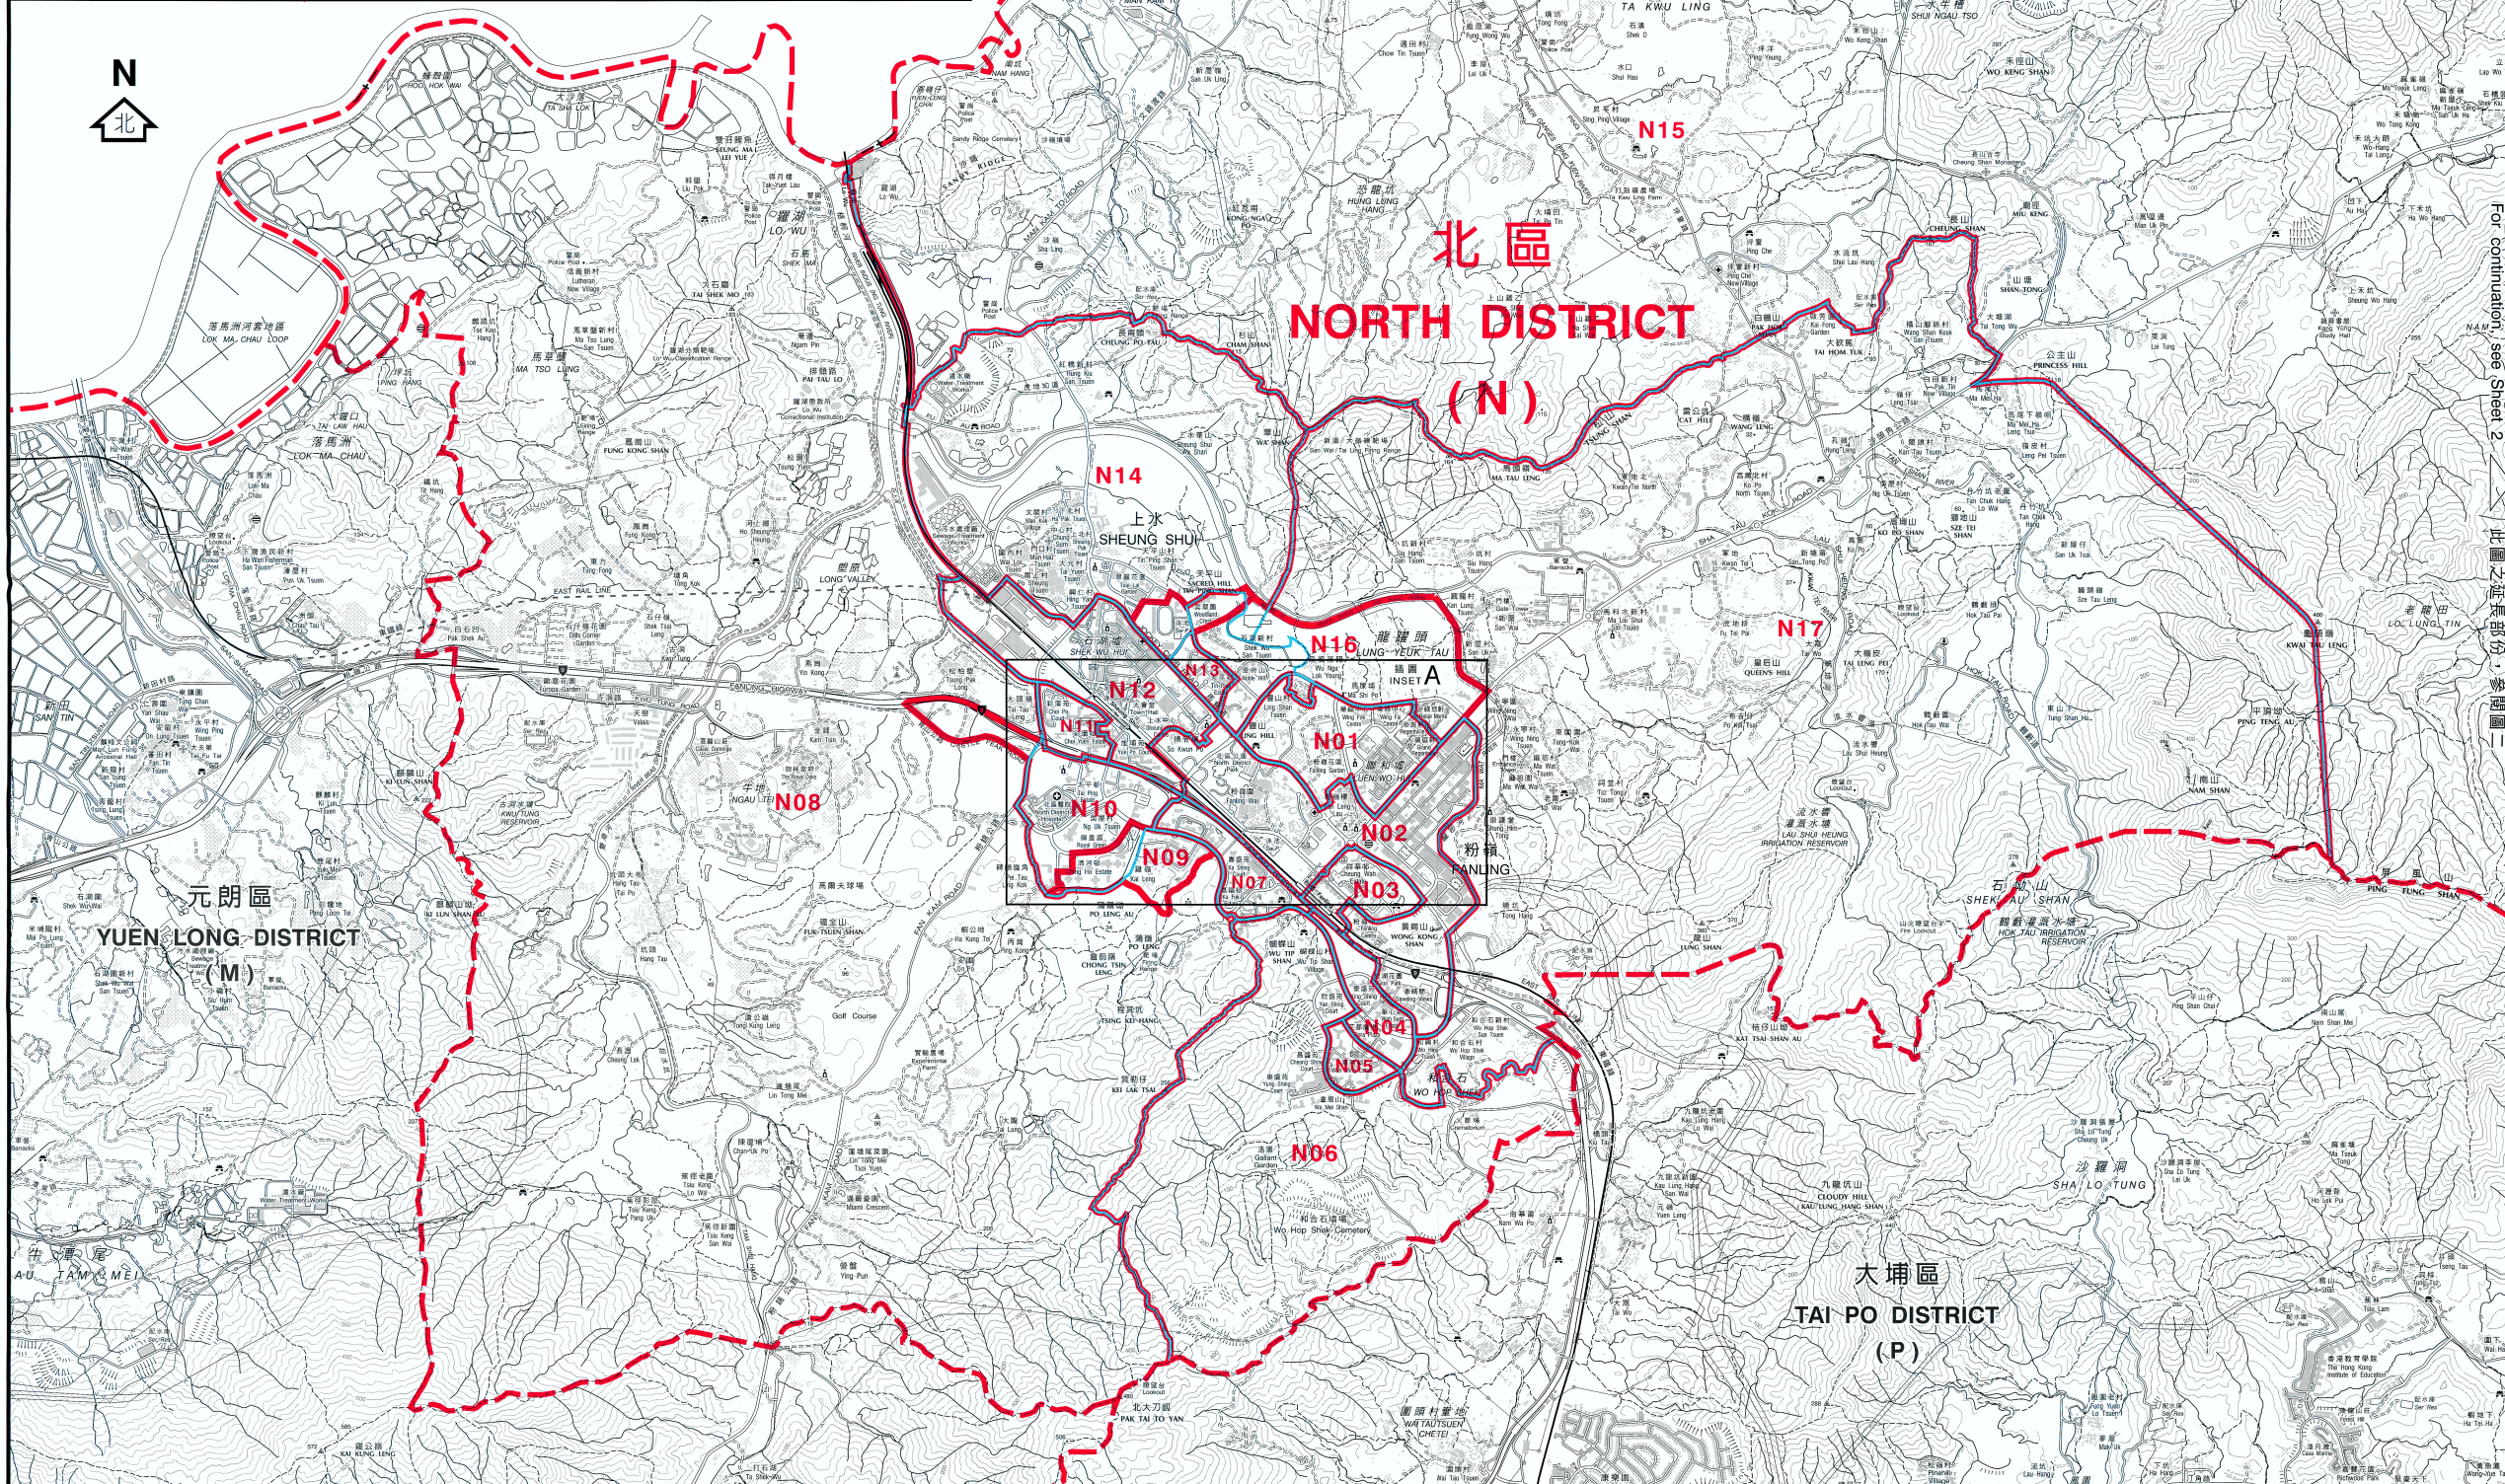

深圳市
SHENZHEN SHI

- 區界線
District Boundary
- 二零一一年區議會暫定選區界線
(沿用二零零七年區議會選區界線)
Proposed 2011 District Council
Constituency Boundary
(adopting 2007 District Council
Constituency Boundary)
- 二零一一年區議會暫定選區界線
Proposed 2011 District Council
Constituency Boundary
- 二零零七年區議會選區界線
2007 District Council
Constituency Boundary

選區代號及名稱
Code and Name of Constituency

N01	聯和墟	Luen Wo Hui
N02	粉嶺市	Fanling Town
N03	祥華	Cheung Wah
N04	華都	Wah Do
N05	華明	Wah Ming
N06	欣盛	Yan Shing
N07	盛福	Shing Fuk
N08	上水鄉郊	Sheung Shui Rural
N09	清河	Ching Ho
N10	御太	Yu Tai
N11	彩園	Choi Yuen
N12	石湖墟	Shek Wu Hui
N13	天平西	Tin Ping West
N14	鳳翠	Fung Tsui
N15	沙打	Sha Ta
N16	天平東	Tin Ping East
N17	皇后山	Queen's Hill

此圖之延長部份，參閱圖一

選舉管理委員會之建議
公開諮詢市民意見
(諮詢期由二零一零年十二月三日至二零一一年一月三日)
Proposals by the Electoral Affairs Commission
for public consultation
(3 December 2010 to 3 January 2011)

區議會選區分界圖 — 北區 (圖一)
DISTRICT COUNCIL ELECTORAL BOUNDARIES — NORTH DISTRICT (SHEET 1)

圖則編號 DCCA/C/2011/N1
Plan No.
二零一零年十二月版 December 2010 Edition
選舉管理委員會刊印
Published by the Electoral Affairs Commission
版權所有 未經許可 不得複製 © 2010 Copyright reserved - reproduction by permission only
地政總署測繪處繪製
Cartography by Survey & Mapping Office, Lands Department