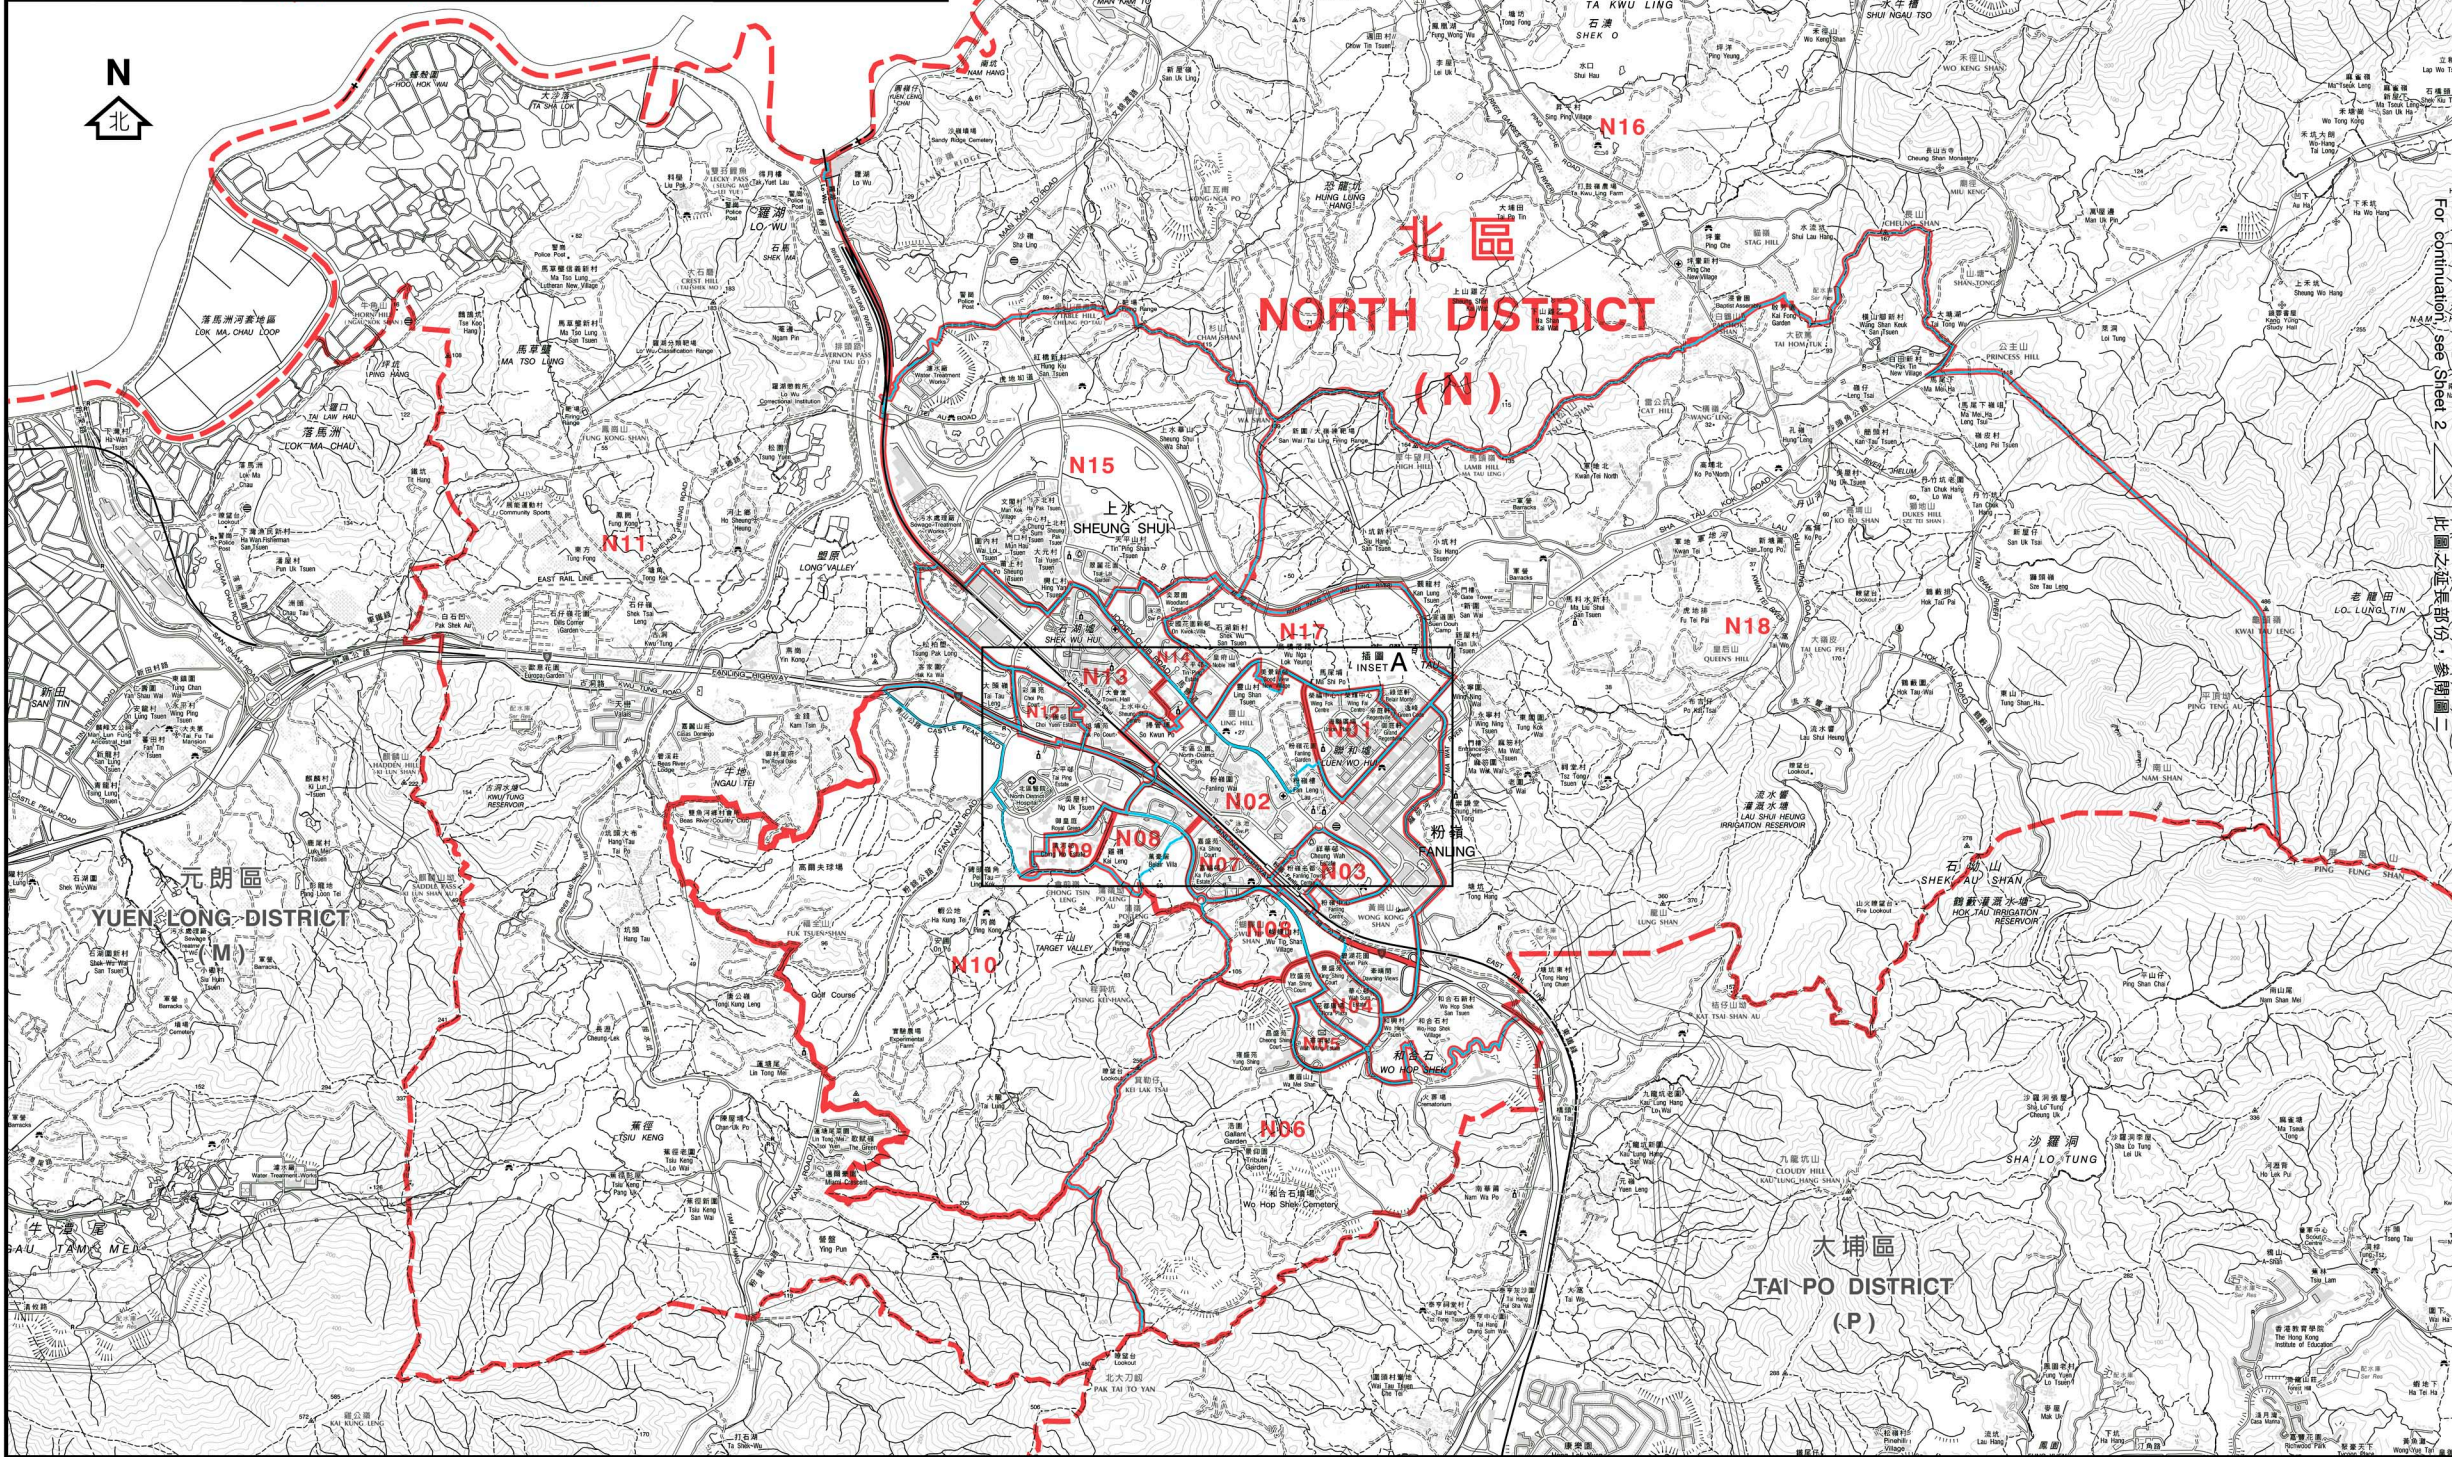

深圳市
SHENZHEN SHI

- 區界線
District Boundary
- 二零一五年區議會暫定選區界線
(沿用二零一一年區議會選區界線)
Proposed 2015 District Council
Constituency Boundary
(adopting 2011 District Council
Constituency Boundary)
- 二零一五年區議會暫定選區界線
Proposed 2015 District Council
Constituency Boundary
- 二零一一年區議會選區界線
2011 District Council
Constituency Boundary

選區代號及名稱
Code and Name of Constituency

N01	聯和墟	Luen Wo Hui
N02	粉嶺市	Fanling Town
N03	祥華	Cheung Wah
N04	華都	Wah Do
N05	華明	Wah Ming
N06	欣盛	Yan Shing
N07	盛福	Shing Fuk
N08	粉嶺南	Fanling South
N09	清河	Ching Ho
N10	御太	Yu Tai
N11	上水鄉郊	Sheung Shui Rural
N12	彩園	Choi Yuen
N13	石湖墟	Shek Wu Hui
N14	天平西	Tin Ping West
N15	鳳翠	Fung Tsui
N16	沙打	Sha Ta
N17	天平東	Tin Ping East
N18	皇后山	Queen's Hill

此圖之進展部份，參閱圖二
For continuation, see Sheet 2

選舉管理委員會之建議
公開諮詢市民意見
(諮詢期由二零一四年六月二十六日至二零一四年七月二十五日)
Proposals by the Electoral Affairs Commission
for public consultation
(26 June 2014 to 25 July 2014)

區議會選區分界圖 — 北區 (圖一)
DISTRICT COUNCIL ELECTORAL BOUNDARIES — NORTH DISTRICT (SHEET 1)