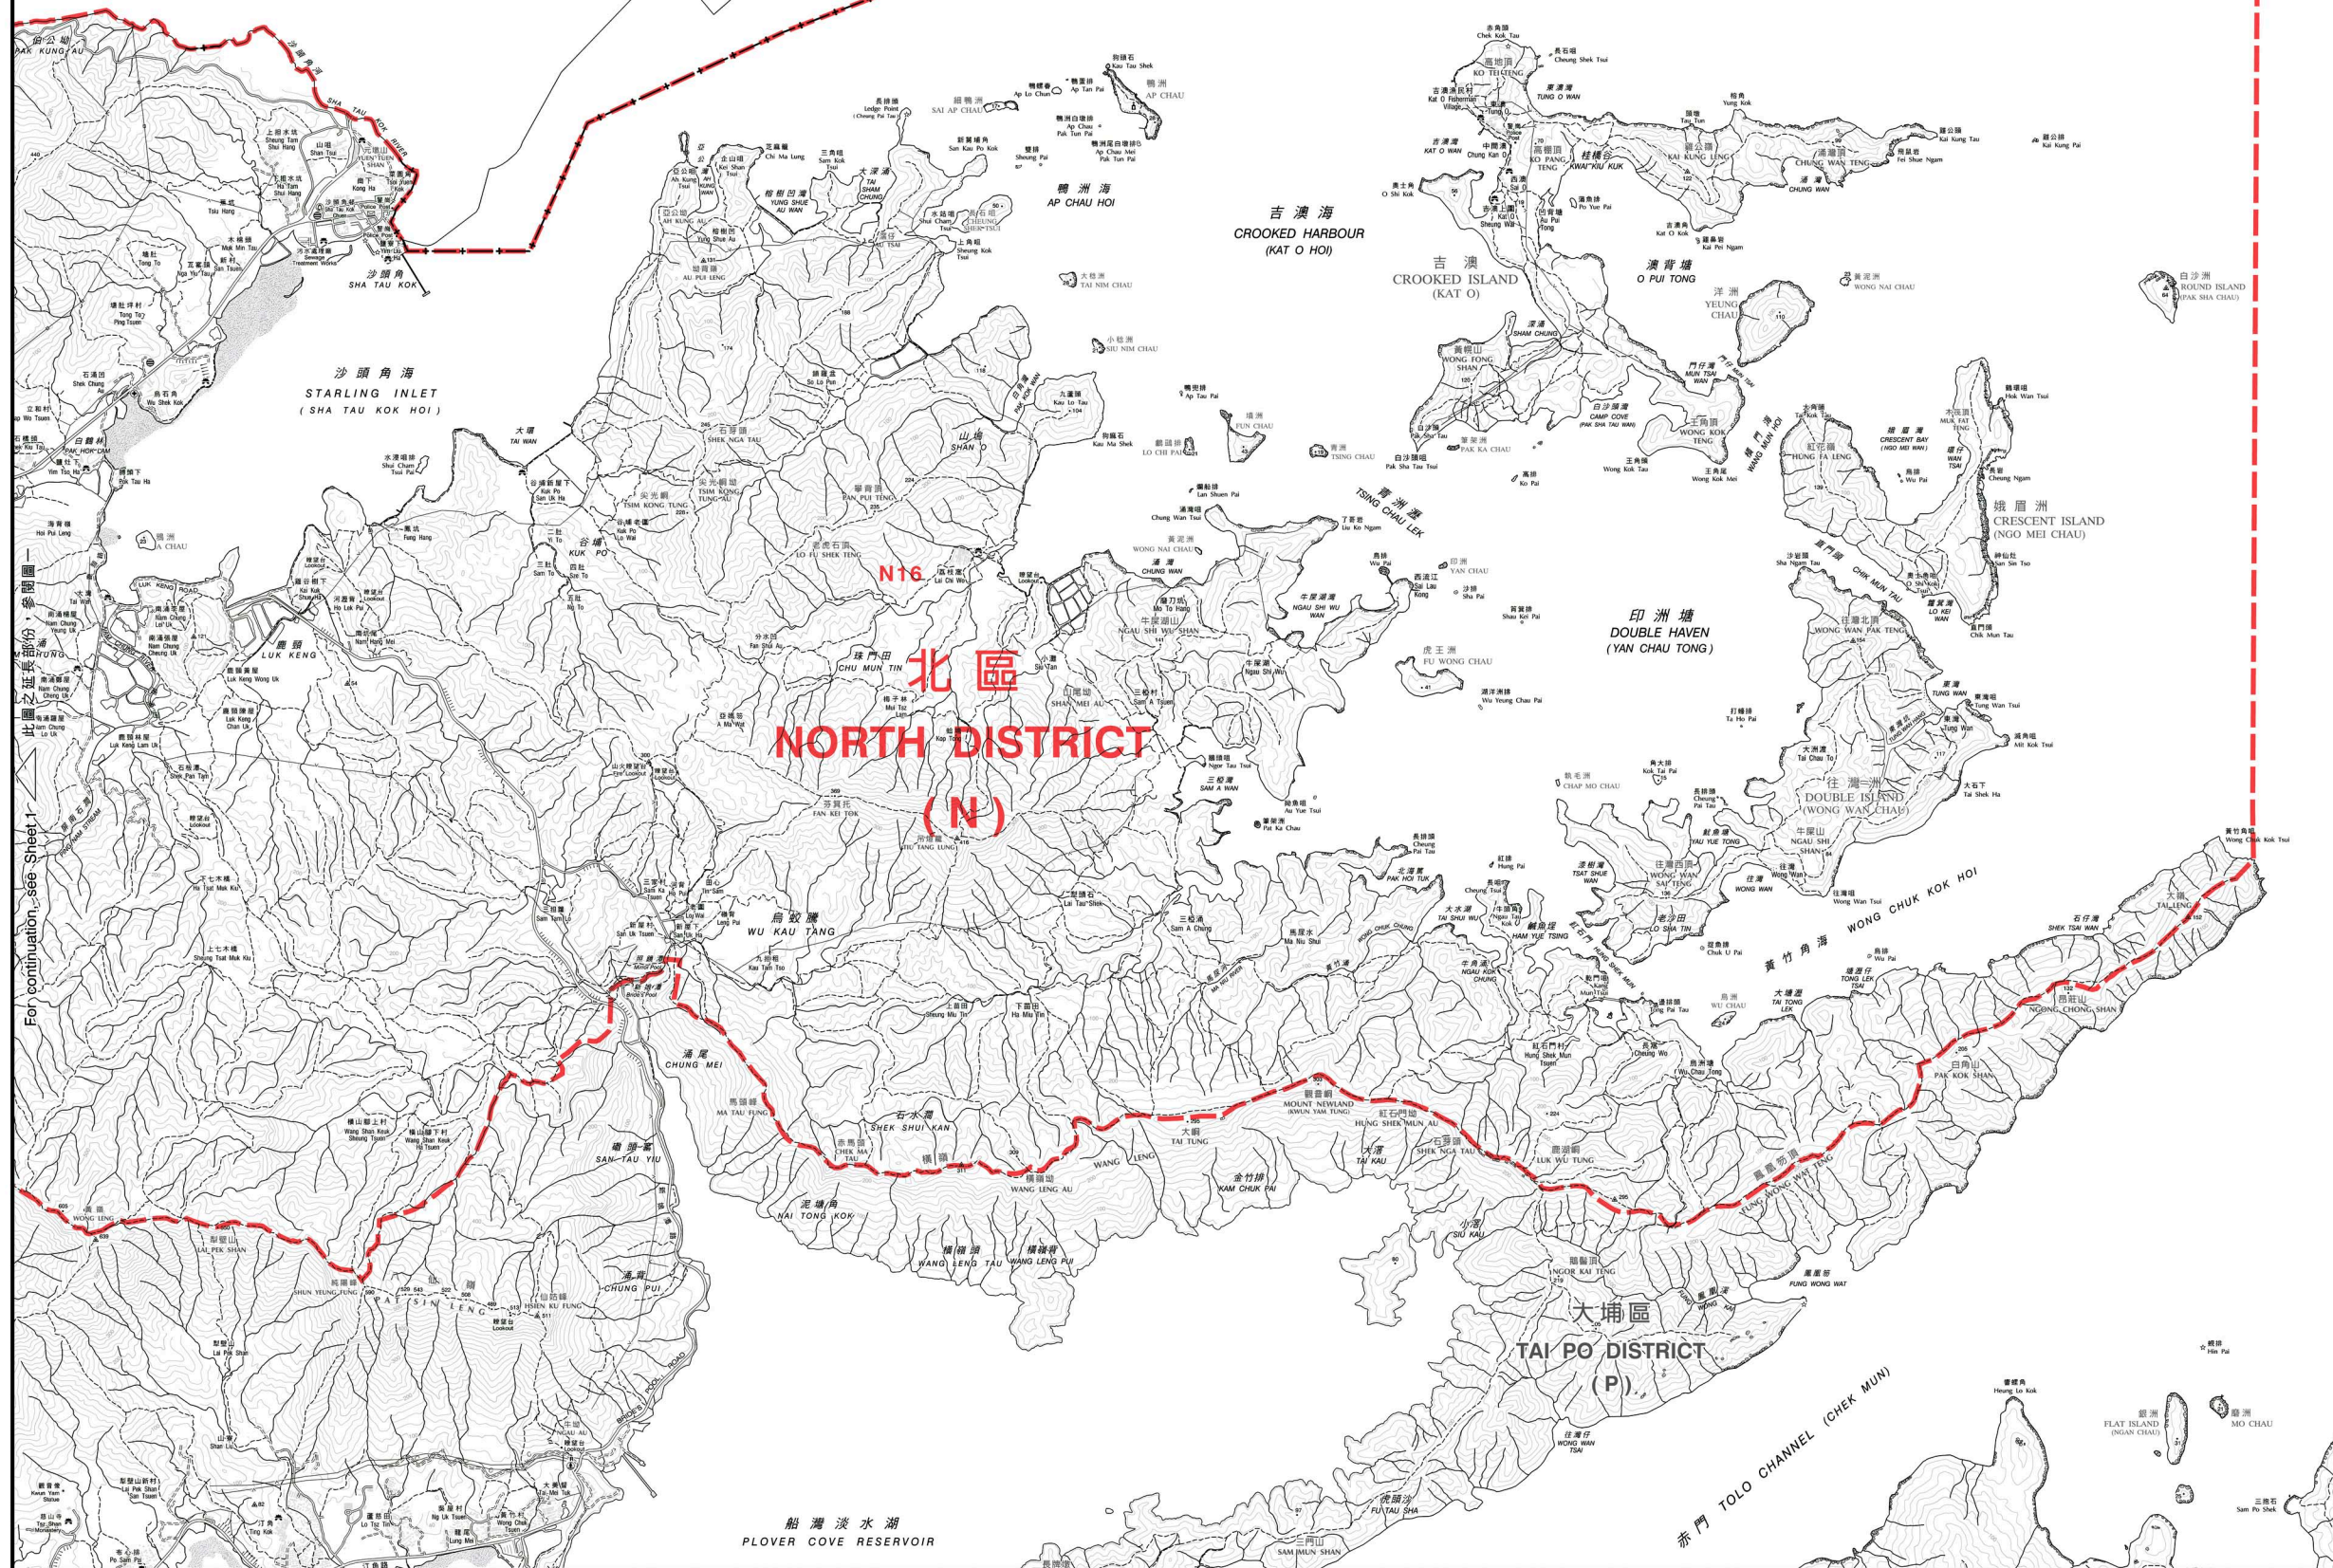

深圳市
SHENZHEN SHI

- - - - - 區界線
District Boundary
- - - - - 二零一五年區議會暫定選區界線
(沿用二零一一年區議會選區界線)
Proposed 2015 District Council
Constituency Boundary
(adopting 2011 District Council
Constituency Boundary)
- - - - - 二零一五年區議會暫定選區界線
Proposed 2015 District Council
Constituency Boundary
- - - - - 二零一一年區議會選區界線
2011 District Council
Constituency Boundary

選區代號及名稱
Code and Name of Constituency

- N01 聯和墟 Luen Wo Hui
- N02 粉嶺市 Fanling Town
- N03 祥華 Cheung Wah
- N04 華都 Wah Do
- N05 華明 Wah Ming
- N06 欣盛 Yan Shing
- N07 盛福 Shing Fuk
- N08 粉嶺南 Fanling South
- N09 清河 Ching Ho
- N10 御太 Yu Tai
- N11 上水鄉郊 Sheung Shui Rural
- N12 彩園 Choi Yuen
- N13 石湖墟 Shek Wu Hui
- N14 天平西 Tin Ping West
- N15 鳳翠 Fung Tsui
- N16 沙打 Sha Ta
- N17 天平東 Tin Ping East
- N18 皇后山 Queen's Hill

For continuation, see Sheet 1

選舉管理委員會之建議
公開諮詢市民意見
(諮詢期由二零一四年六月二十六日至二零一四年七月二十五日)
Proposals by the Electoral Affairs Commission
for public consultation
(26 June 2014 to 25 July 2014)

區議會選區分界圖 — 北區 (圖二)
DISTRICT COUNCIL ELECTORAL BOUNDARIES — NORTH DISTRICT (SHEET 2)