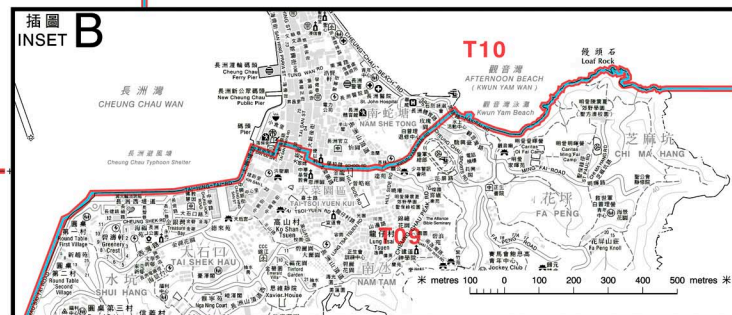

- 區界線
District Boundary
- 二零一五年區議會暫定選區界線
(沿用二零一一年區議會選區界線)
Proposed 2015 District Council
Constituency Boundary
(adopting 2011 District Council
Constituency Boundary)
- 二零一五年區議會暫定選區界線
Proposed 2015 District Council
Constituency Boundary
- 二零一一年區議會選區界線
2011 District Council
Constituency Boundary

選區代號及名稱 Code and Name of Constituency		
T01	大嶼山	Lantau
T02	逸東邨北	Yat Tung Estate North
T03	逸東邨南	Yat Tung Estate South
T04	東涌北	Tung Chung North
T05	東涌南	Tung Chung South
T06	愉景灣	Discovery Bay
T07	坪洲及 喜靈洲	Peng Chau & Hei Ling Chau
T08	南丫及蒲台	Lamma & Po Toi
T09	長洲南	Cheung Chau South
T10	長洲北	Cheung Chau North

選舉管理委員會之建議
公開諮詢市民意見
(諮詢期由二零一四年六月二十六日至二零一四年七月二十五日)
Proposals by the Electoral Affairs Commission
for public consultation
(26 June 2014 to 25 July 2014)

區議會選區分界圖 — 離島區
DISTRICT COUNCIL ELECTORAL BOUNDARIES — ISLANDS DISTRICT