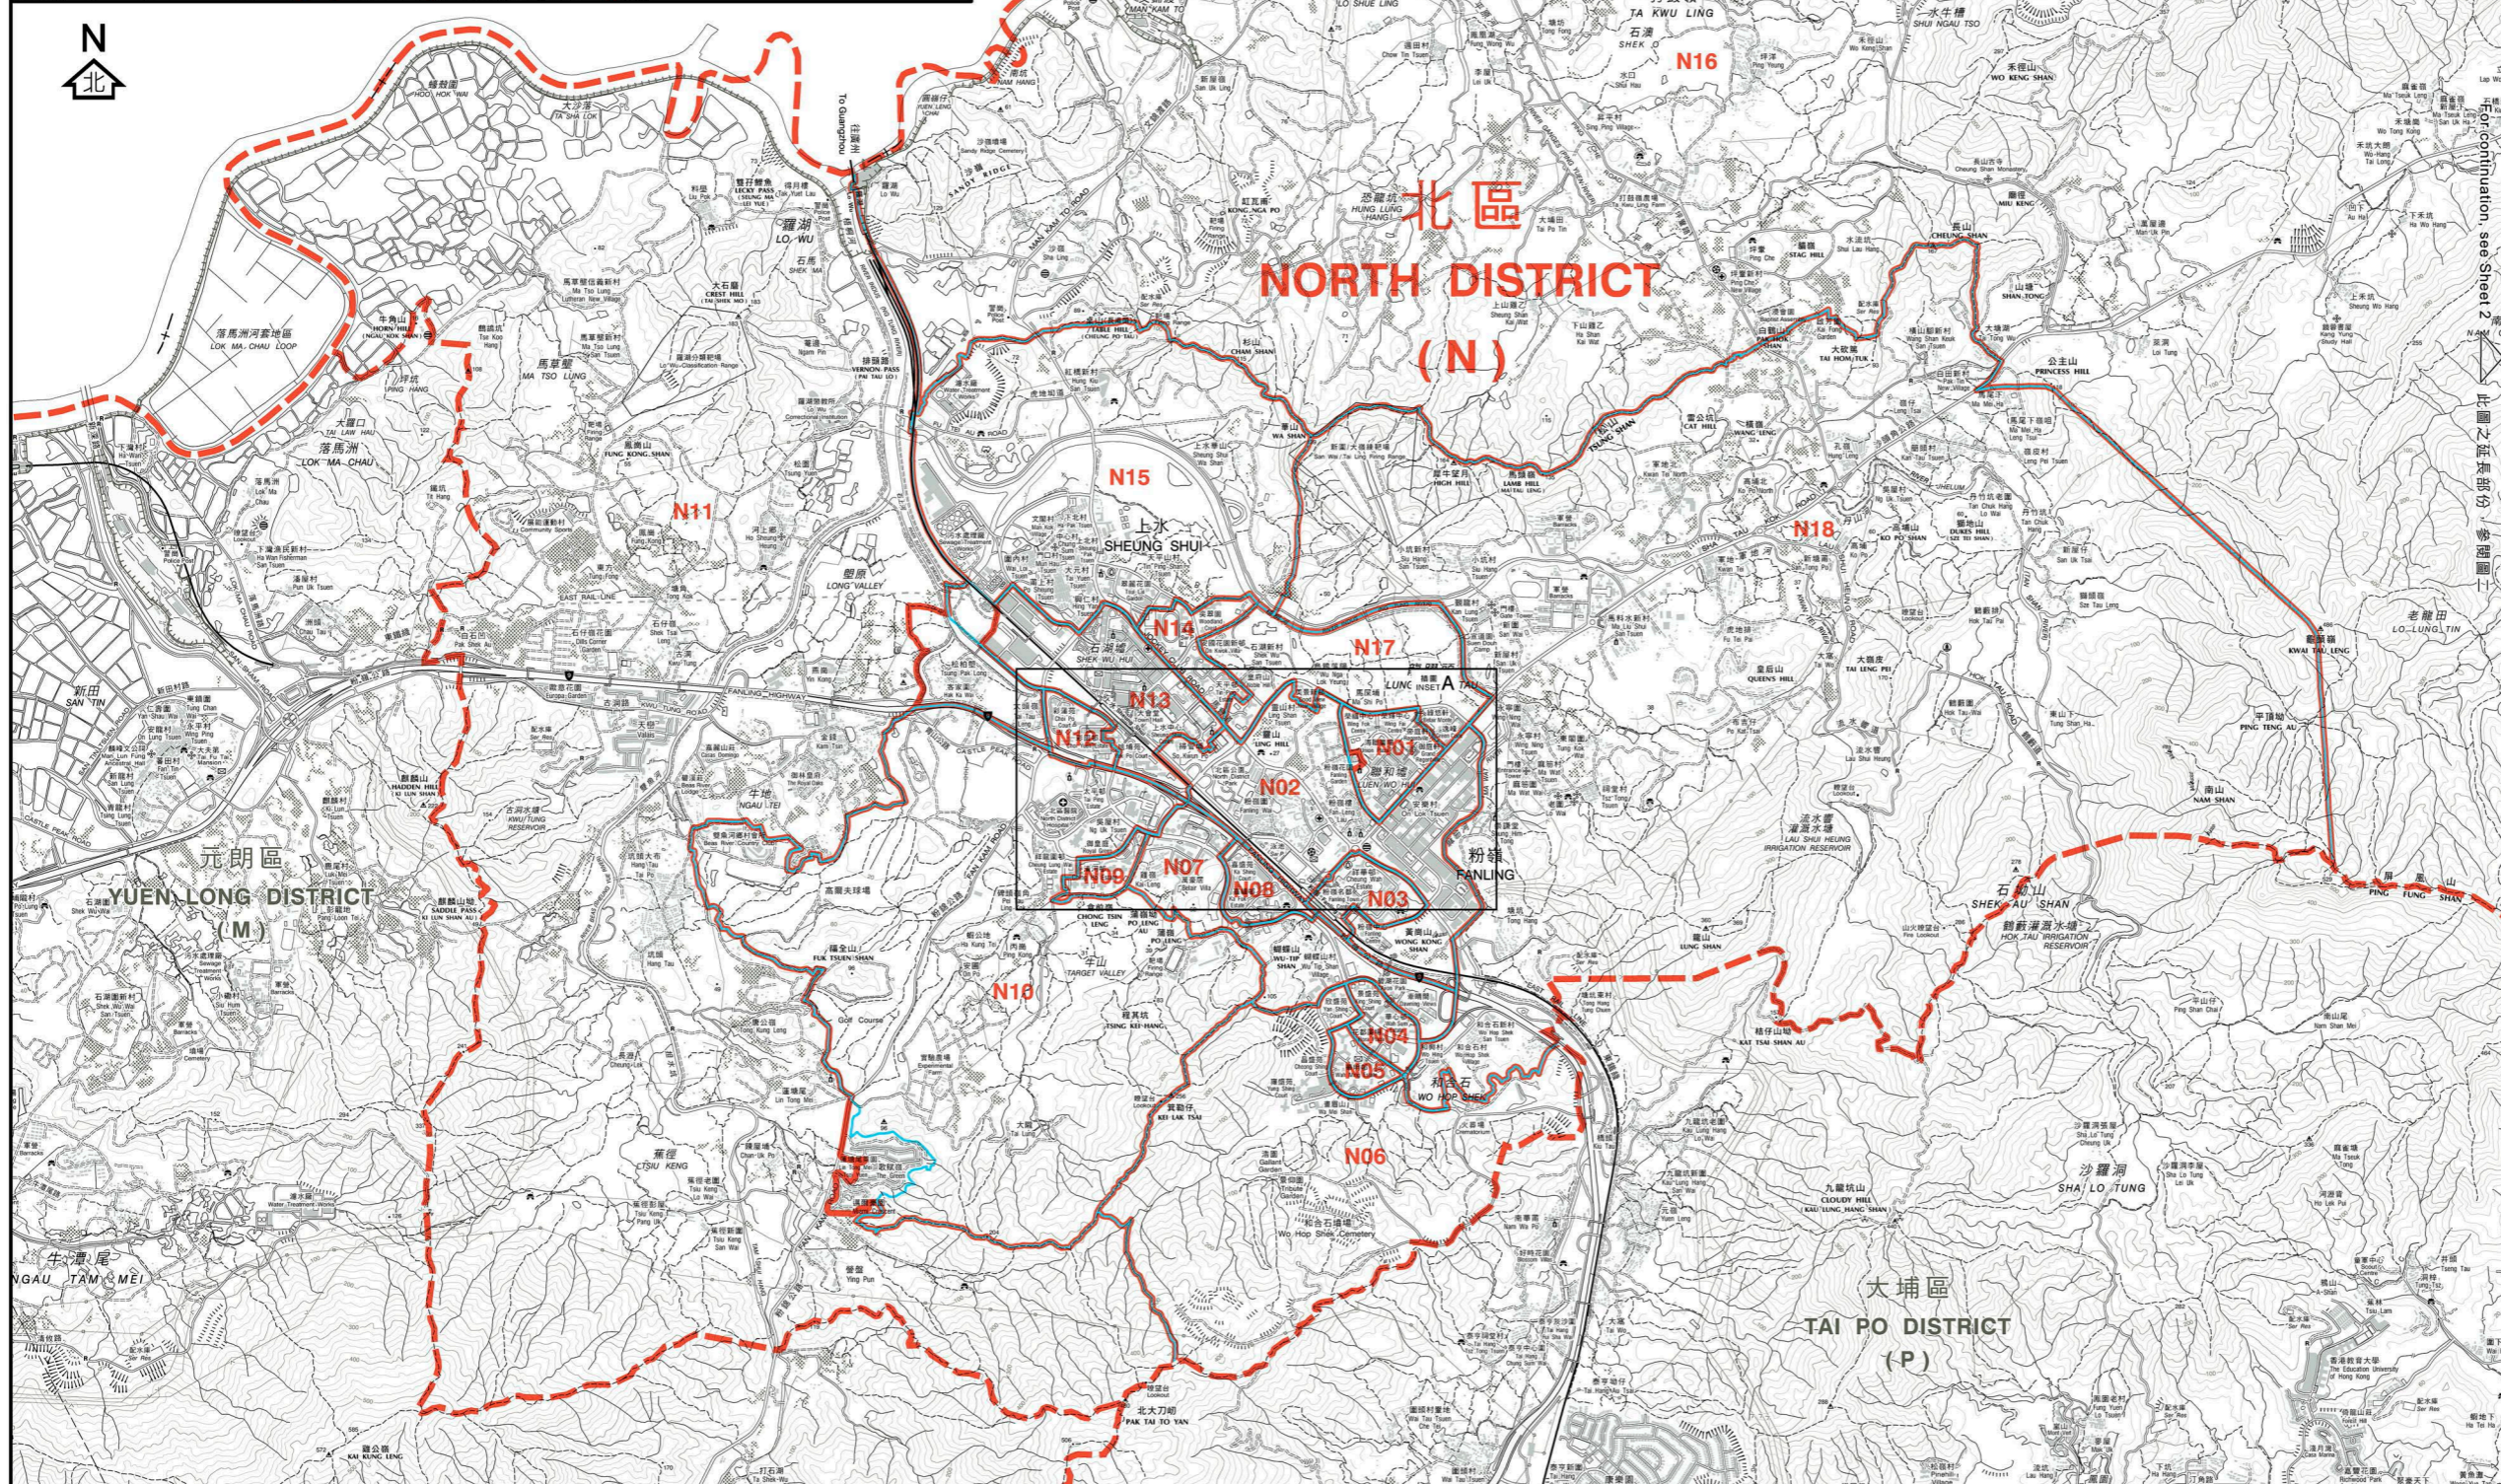

深圳市  
SHENZHEN SHI

- - - 區界線  
District Boundary
- - - 二零一九年區議會暫定選區界線  
(沿用二零一五年區議會選區界線)  
Proposed 2019 District Council  
Constituency Boundary  
(adopting 2015 District Council  
Constituency Boundary)
- 二零一九年區議會暫定選區界線  
Proposed 2019 District Council  
Constituency Boundary
- 二零一五年區議會選區界線  
2015 District Council  
Constituency Boundary

選區代號及名稱  
Code and Name of Constituency

N01	聯和墟	Luen Wo Hui
N02	粉嶺市	Fanling Town
N03	祥華	Cheung Wah
N04	華都	Wah Do
N05	華明	Wah Ming
N06	欣盛	Yan Shing
N07	粉嶺南	Fanling South
N08	盛福	Shing Fuk
N09	清河	Ching Ho
N10	御太	Yu Tai
N11	上水鄉郊	Sheung Shui Rural
N12	彩園	Choi Yuen
N13	石湖墟	Shek Wu Hui
N14	天平西	Tin Ping West
N15	鳳翠	Fung Tsui
N16	沙打	Sha Ta
N17	天平東	Tin Ping East
N18	皇后山	Queen's Hill

選舉管理委員會之臨時建議  
公眾諮詢  
(諮詢期由二零一八年七月二十三日至二零一八年八月二十一日)  
Provisional Recommendations by the  
Electoral Affairs Commission for Public Consultation  
(23 July 2018 to 21 August 2018)

區議會選區分界圖 — 北區 (圖一)  
DISTRICT COUNCIL CONSTITUENCY BOUNDARIES — NORTH DISTRICT (SHEET 1)

圖則編號  
Plan No. DCCA/C/2019/N1  
二零一八年七月版 July 2018 Edition  
選舉管理委員會刊印  
Published by the Electoral Affairs Commission  
版權所有 未經許可 不得複製 © 2018 Copyright reserved - reproduction by permission only  
地政總署測繪處繪製  
Cartography by Survey & Mapping Office, Lands Department