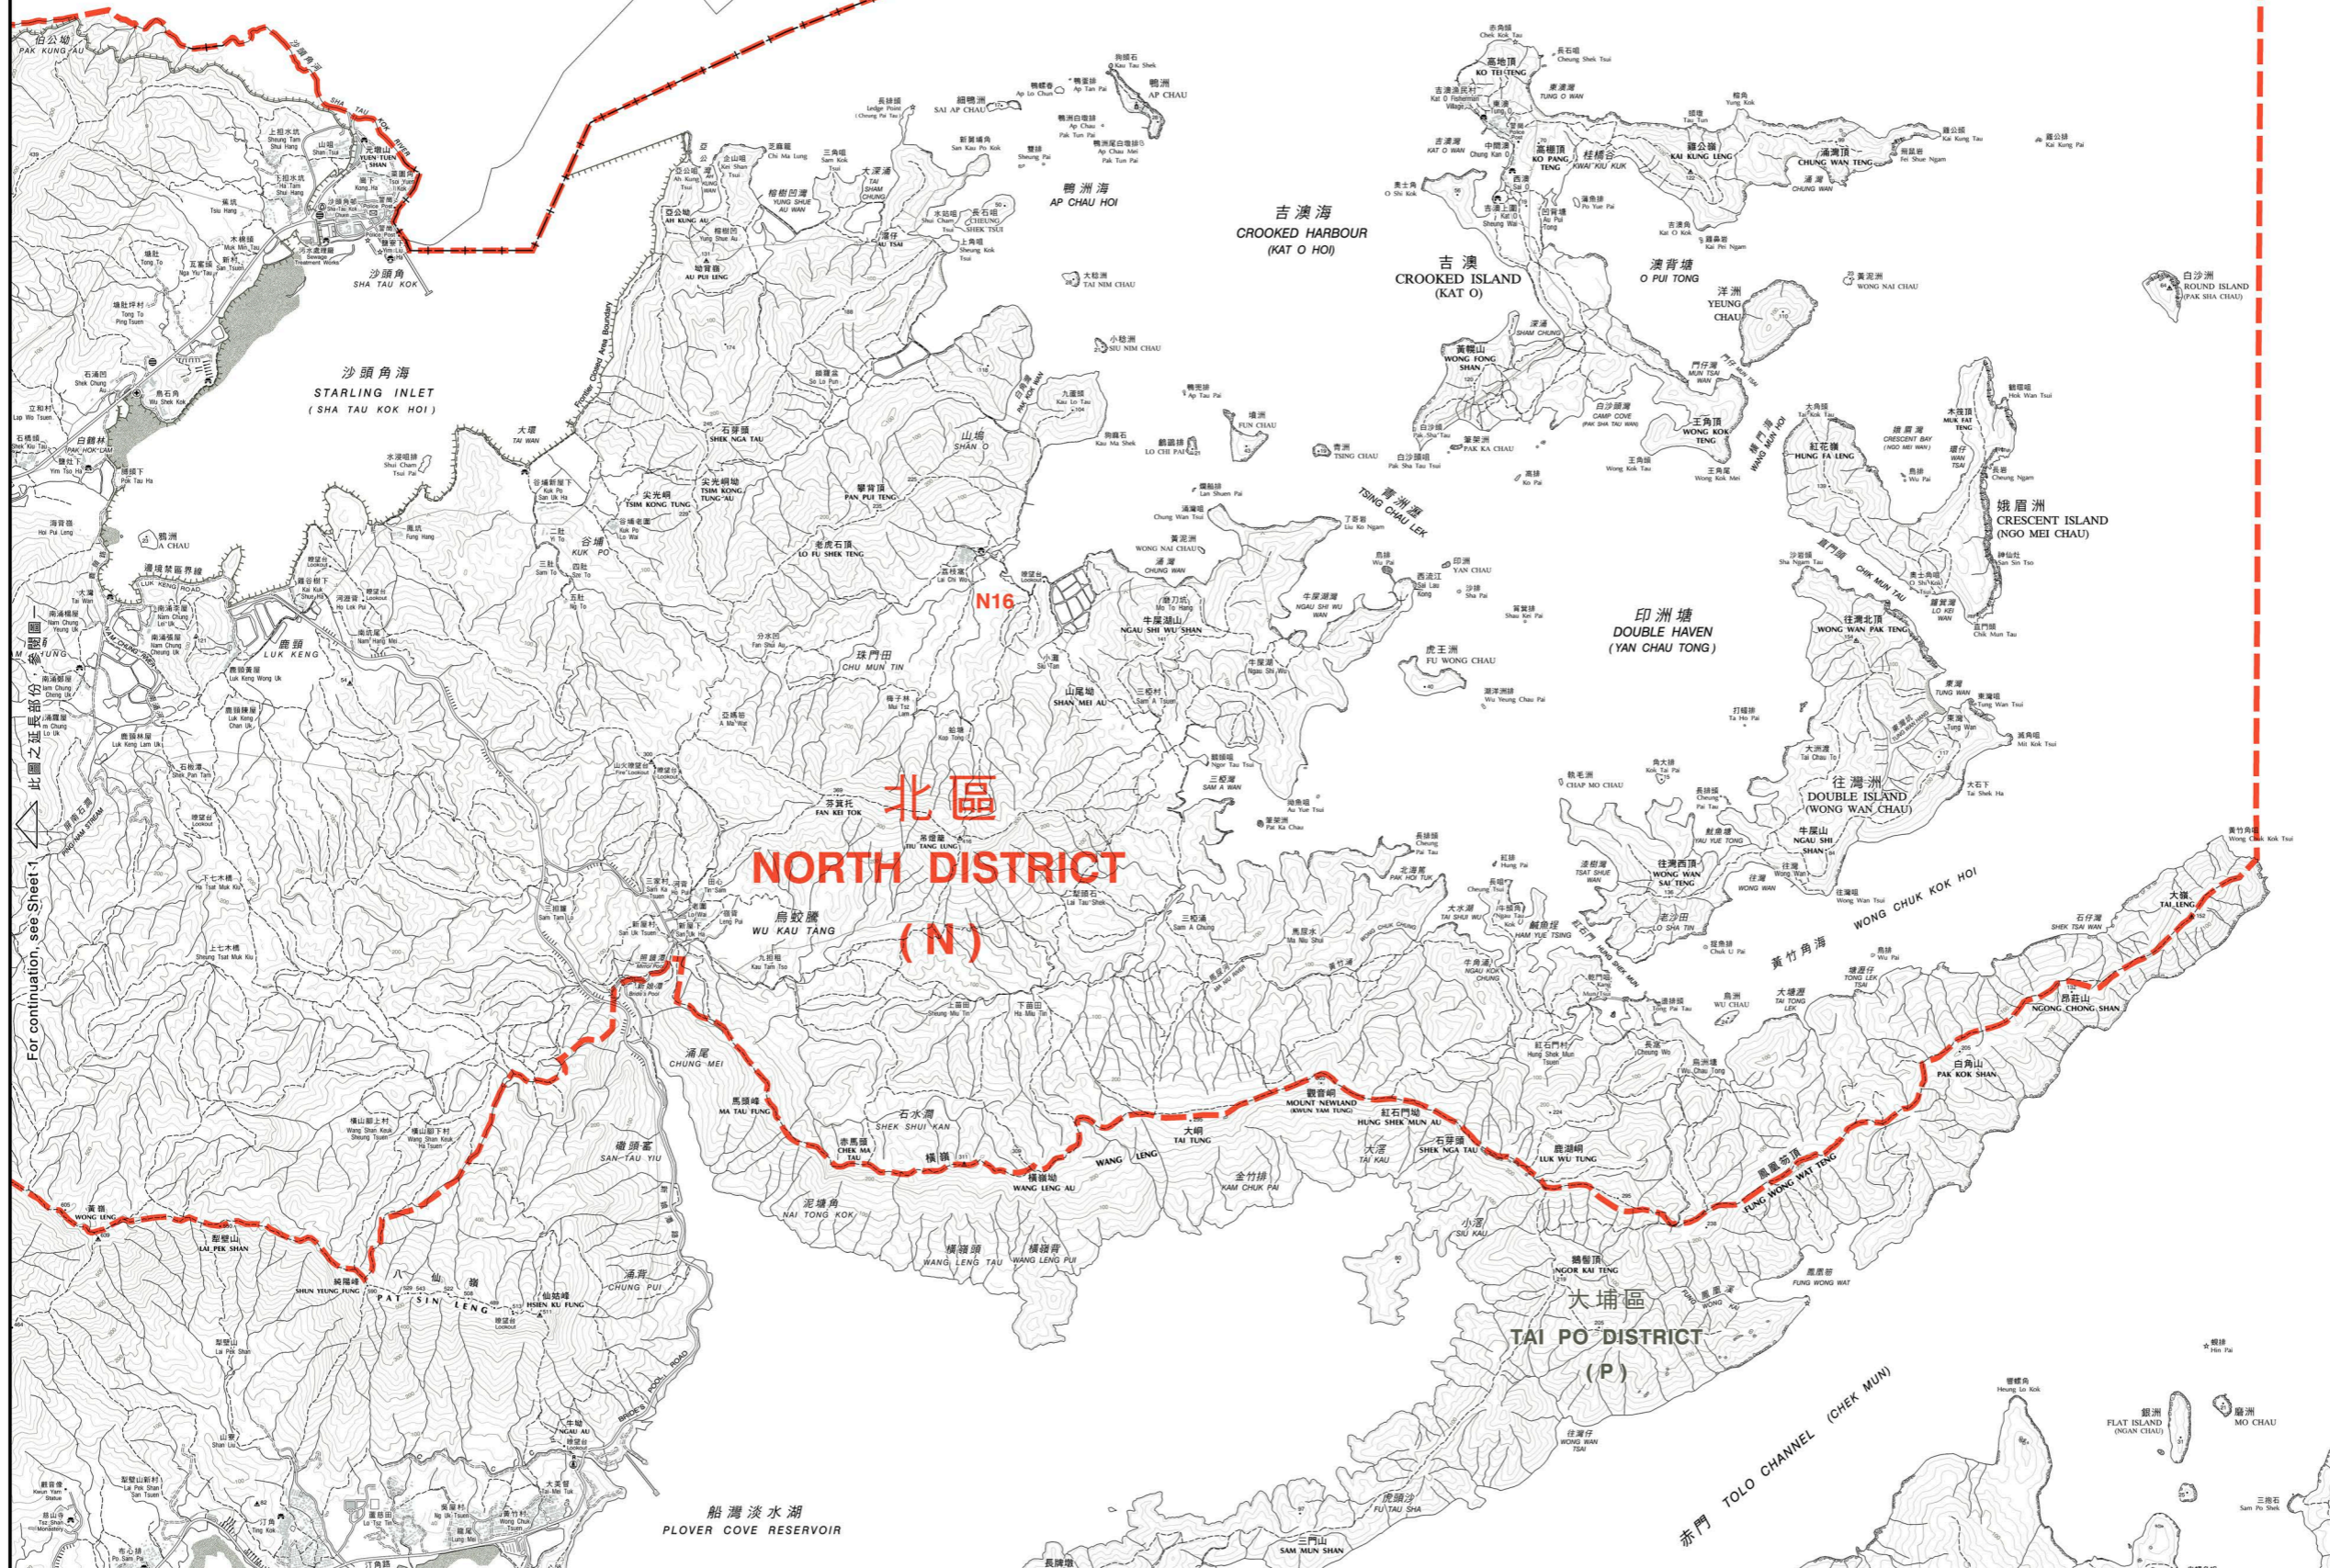

深圳市 SHENZHEN SHI

- 區界線 District Boundary
- 二零一九年區議會暫定選區界線 (沿用二零一五年區議會選區界線) Proposed 2019 District Council Constituency Boundary (adopting 2015 District Council Constituency Boundary)
- 二零一九年區議會暫定選區界線 Proposed 2019 District Council Constituency Boundary
- 二零一五年區議會選區界線 2015 District Council Constituency Boundary

選區代號及名稱 Code and Name of Constituency

N01	聯和墟	Luen Wo Hui
N02	粉嶺市	Fanling Town
N03	祥華	Cheung Wah
N04	華都	Wah Do
N05	華明	Wah Ming
N06	欣盛	Yan Shing
N07	粉嶺南	Fanling South
N08	盛福	Shing Fuk
N09	清河	Ching Ho
N10	御太	Yu Tai
N11	上水鄉郊	Sheung Shui Rural
N12	彩園	Choi Yuen
N13	石湖墟	Shek Wu Hui
N14	天平西	Tin Ping West
N15	鳳翠	Fung Tsui
N16	沙打	Sha Ta
N17	天平東	Tin Ping East
N18	皇后山	Queen's Hill

此圖之延續部份，參閱圖則編號 DCCA/C/2019/N2 之圖則第 1 頁。

選舉管理委員會之臨時建議
公眾諮詢
(諮詢期由二零一八年七月二十三日至二零一八年八月二十一日)
Provisional Recommendations by the
Electoral Affairs Commission for Public Consultation
(23 July 2018 to 21 August 2018)

區議會選區分界圖 — 北區 (圖二)

DISTRICT COUNCIL CONSTITUENCY BOUNDARIES — NORTH DISTRICT (SHEET 2)

圖則編號 DCCA/C/2019/N2
Plan No. 二零一八年七月版 July 2018 Edition
選舉管理委員會刊印
Published by the Electoral Affairs Commission
版權所有 未經許可 不得複製 © 2018 Copyright reserved - reproduction by permission only
地政總署測繪處繪製
Cartography by Survey & Mapping Office, Lands Department