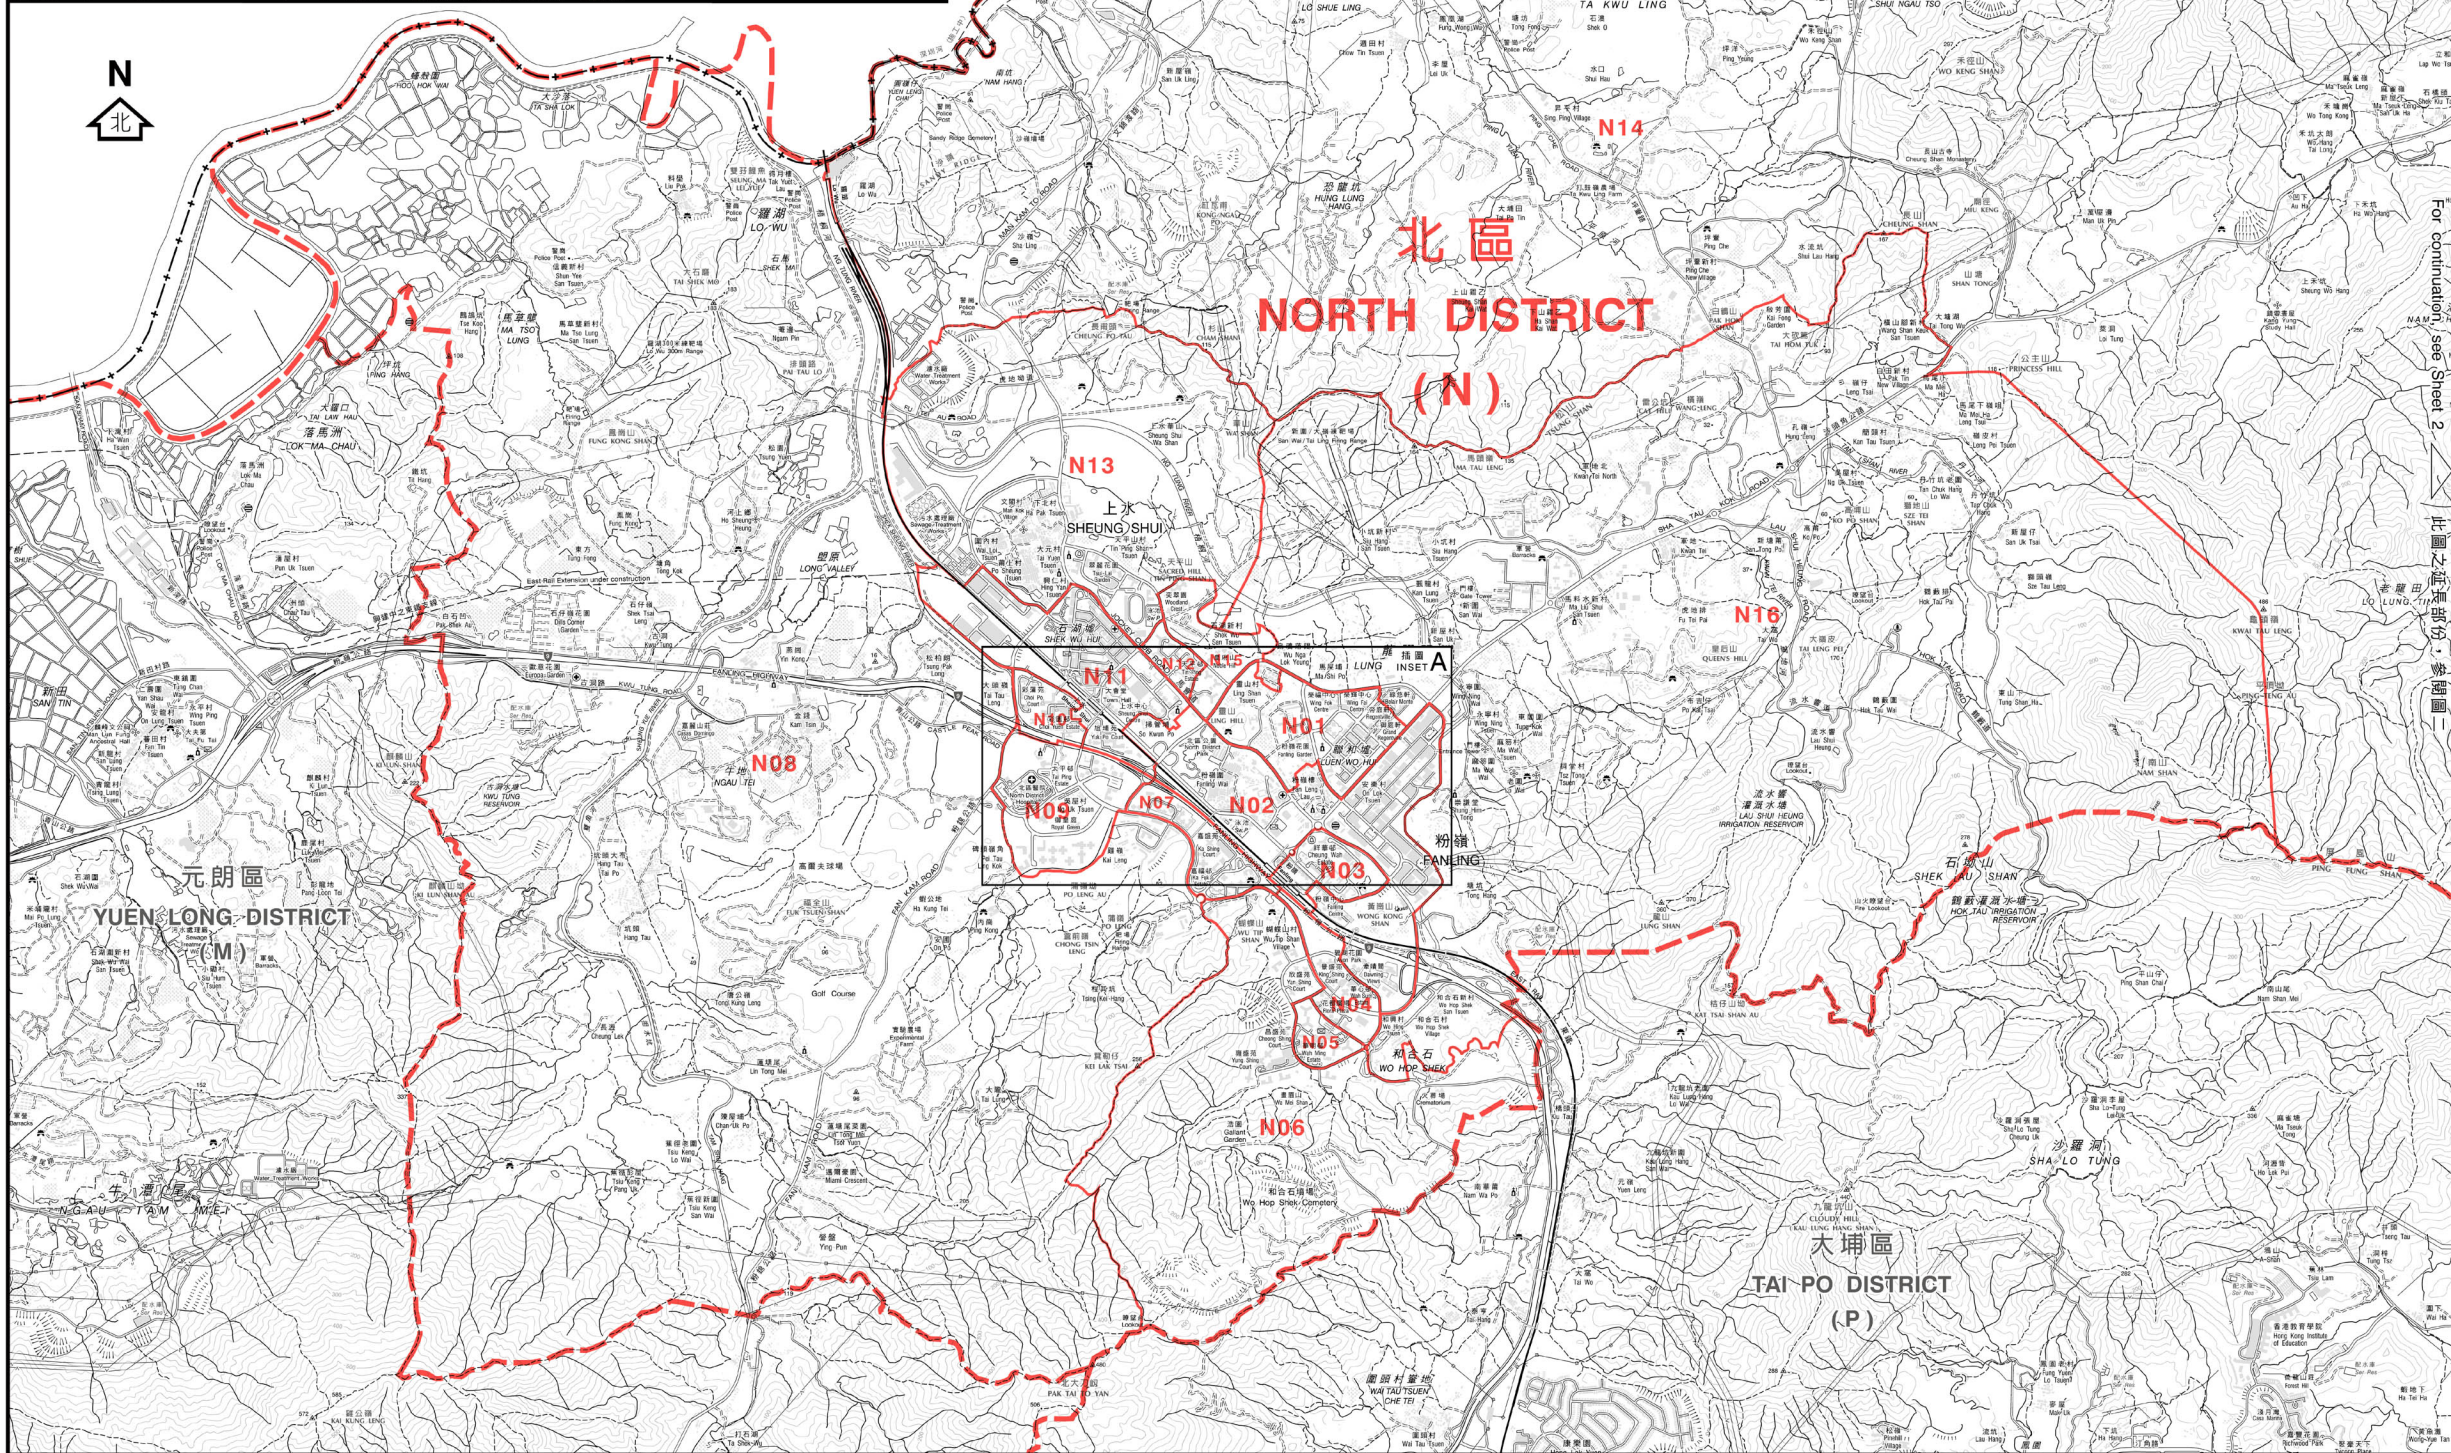

深圳市
SHENZHEN SHI

--- 區界線
District Boundary

--- 選區界線
Constituency Boundary

選區代號及名稱 Code and Name of Constituency		
N01	聯和墟	Luen Wo Hui
N02	粉嶺市	Fanling Town
N03	祥華	Cheung Wah
N04	華都	Wah Do
N05	華明	Wah Ming
N06	欣盛	Yan Shing
N07	盛福	Shing Fuk
N08	上水鄉郊	Sheung Shui Rural
N09	御太	Yu Tai
N10	彩園	Choi Yuen
N11	石湖墟	Shek Wu Hui
N12	天平西	Tin Ping West
N13	鳳翠	Fung Tsui
N14	沙打	Sha Ta
N15	天平東	Tin Ping East
N16	皇后山	Queen's Hill

此圖之選區部份，參閱圖二

行政長官會同行政會議根據《區議會條例》
(第547章)第6(1)條就選區的劃定
於二零零六年十二月十二日通過此圖則
This was the plan approved by the Chief Executive in Council
on 12 December 2006 for the purpose of delineating constituencies
declared under section 6(1) of the District Councils Ordinance (Cap 547)

區議會選區分界圖 — 北區 (圖一)
DISTRICT COUNCIL ELECTORAL BOUNDARIES — NORTH DISTRICT (SHEET 1)

圖則編號 DCCA/R/2007/N1
Plan No. 二零零七年四月版 April 2007 Edition
選舉管理委員會刊印
Published by the Electoral Affairs Commission
版權所有 未經許可 不得複製 ©2007 Copyright reserved - reproduction by permission only
地政總署測繪處繪製
Cartography by Survey & Mapping Office, Lands Department