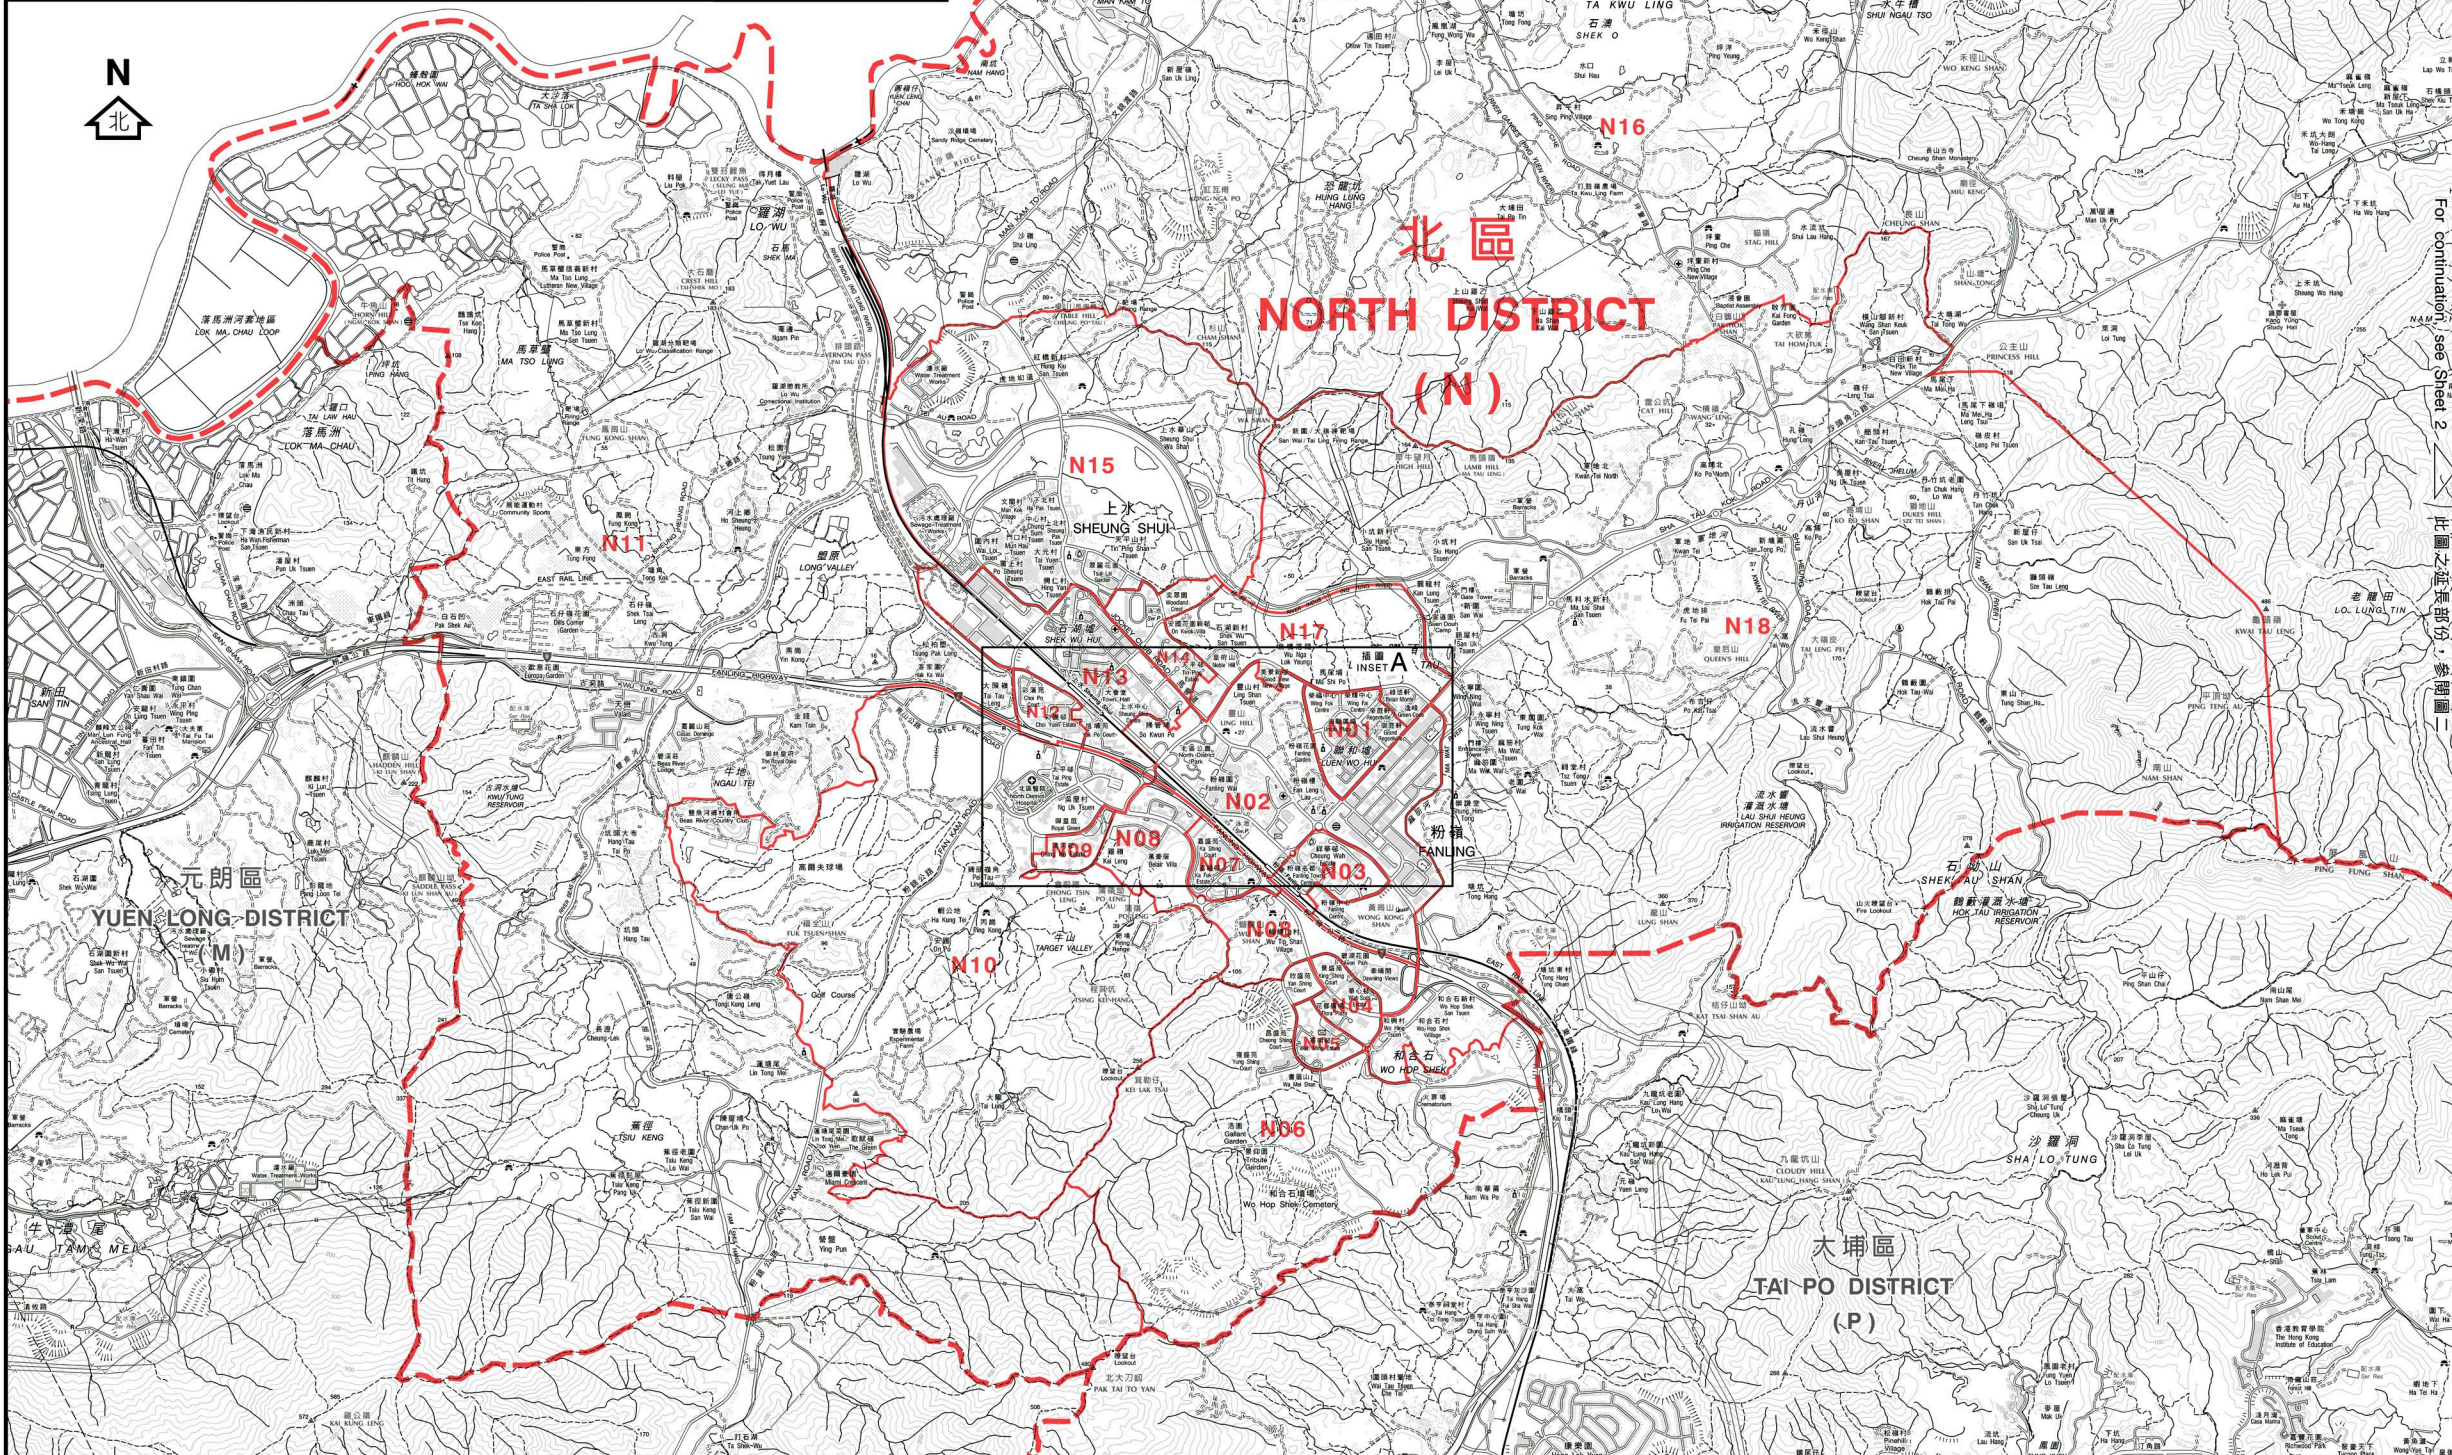

--- 區界線
District Boundary

--- 選區界線
Constituency Boundary

選區代號及名稱
Code and Name of Constituency

N01	聯和墟	Luen Wo Hui
N02	粉嶺市	Fanling Town
N03	祥華	Cheung Wah
N04	華都	Wah Do
N05	華明	Wah Ming
N06	欣盛	Yan Shing
N07	盛福	Shing Fuk
N08	粉嶺南	Fanling South
N09	清河	Ching Ho
N10	御太	Yu Tai
N11	上水鄉郊	Sheung Shui Rural
N12	彩園	Choi Yuen
N13	石湖墟	Shek Wu Hui
N14	天平西	Tin Ping West
N15	鳳翠	Fung Tsui
N16	沙打	Sha Ta
N17	天平東	Tin Ping East
N18	皇后山	Queen's Hill

此圖之延長部份，參閱圖二
For continuation, see Sheet 2

行政長官會同行政會議根據《區議會條例》
(第547章)第6(1)條就選區的劃定
於二零一四年十一月二十五日通過此圖則
This was the plan approved by the Chief Executive in Council
on 25 November 2014 for the purpose of delineating constituencies
declared under section 6(1) of the District Councils Ordinance (Cap 547)

區議會選區分界圖 — 北區 (圖一)
DISTRICT COUNCIL CONSTITUENCY BOUNDARIES — NORTH DISTRICT (SHEET 1)

米 metres 000 0 1 000 2 000 3 000 4 000 5 000 metres 米

圖則編號 DCCA/R/2015/N1
Plan No.

二零一五年一月版 January 2015 Edition

選舉管理委員會刊印

Published by the Electoral Affairs Commission

版權所有 未經許可 不得複製 ©2015 Copyright reserved - reproduction by permission only

地政總署測繪處繪製